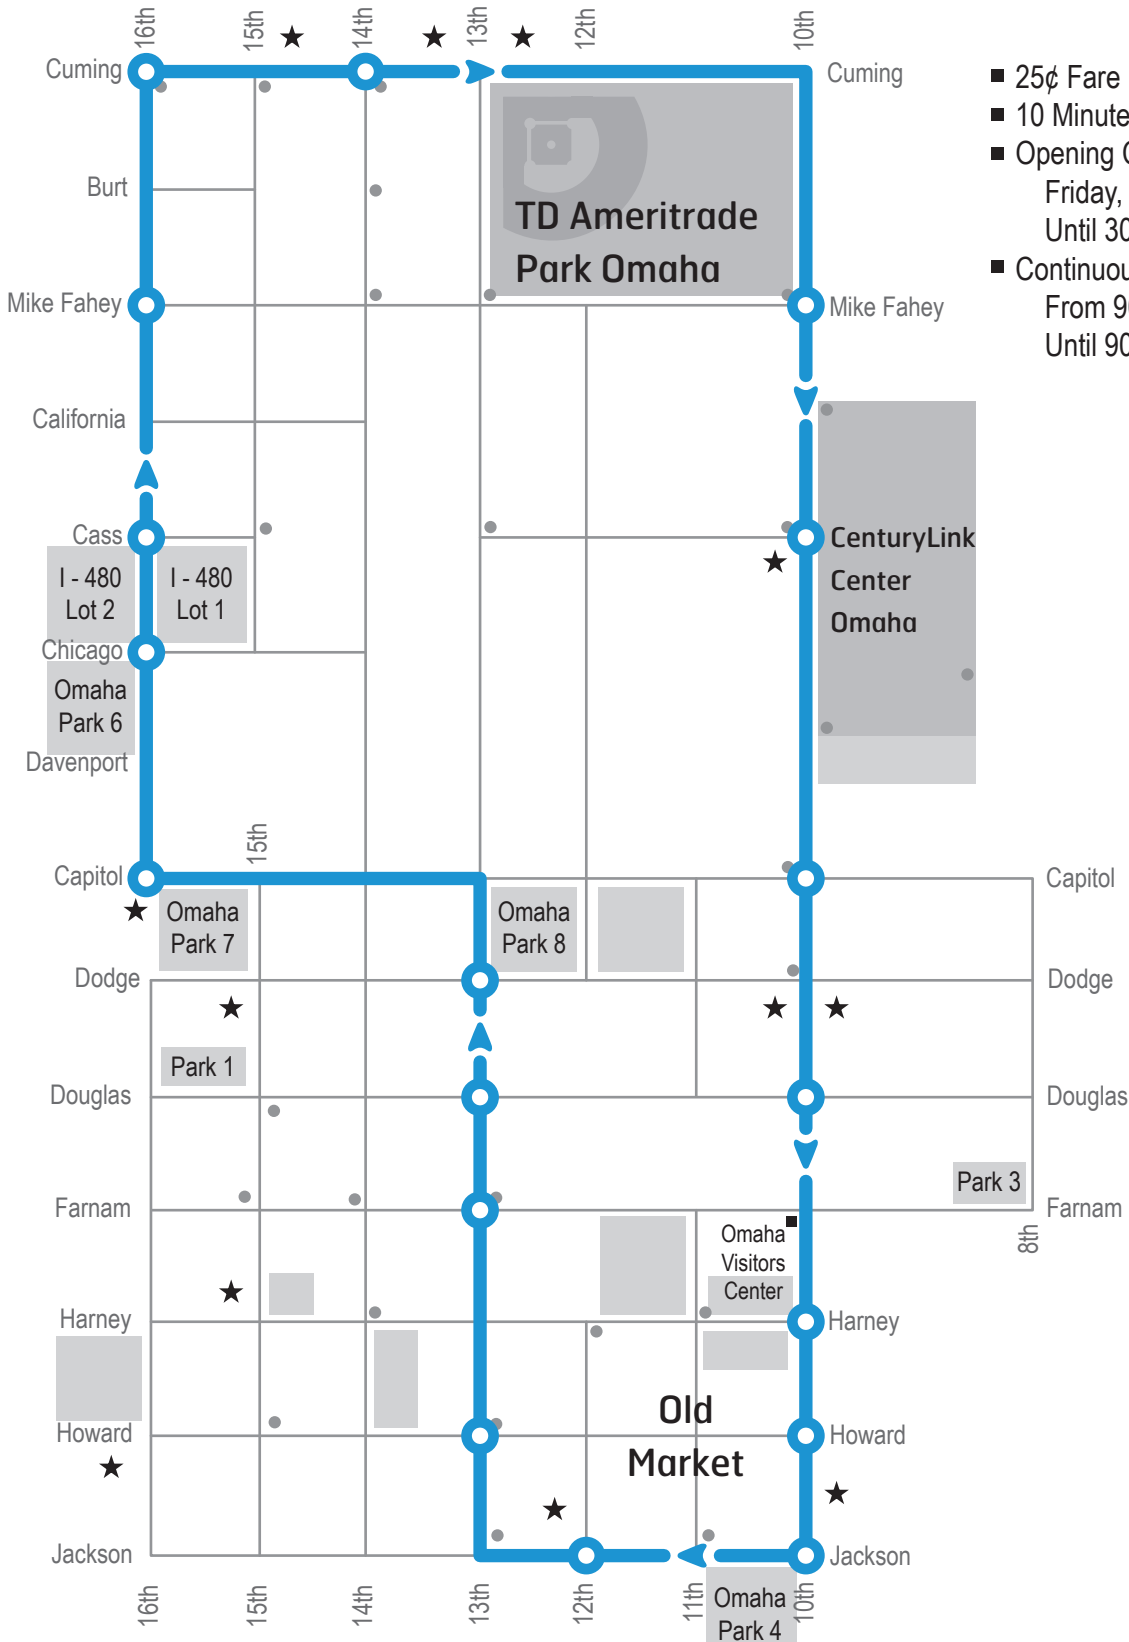

Stadium Circulator

Map not to Scale
June 2017

- 25¢ Fare
- 10 Minute Frequency
- Opening Celebration
Friday, June 16, 9:30 am
Until 30 min after festivities end
- Continuous Service Each Game Day:
From 90 minutes before 1st game
Until 90 minutes after last game

Legend

- Bus Stops
- Hotels
- Bike Racks
- Parking

☎ 402.341.0800
📞 TDD 402.341.0807

ometro.com