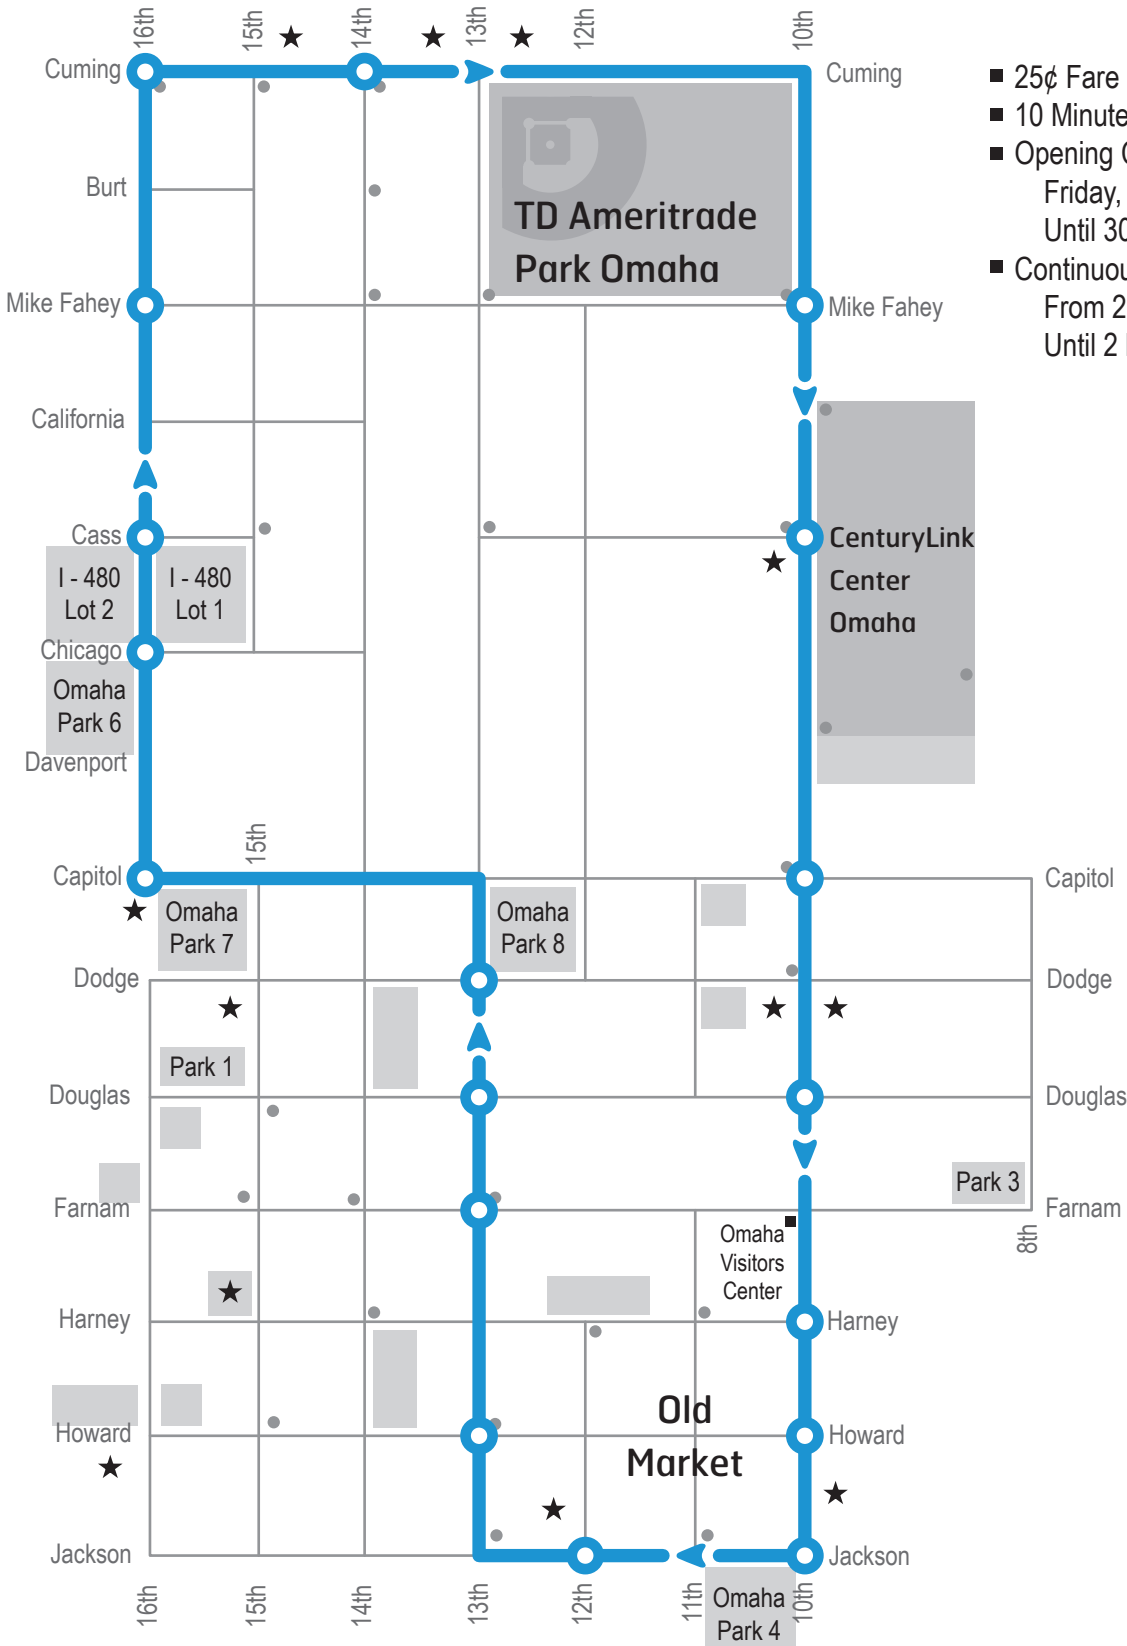

Stadium Circulator

Map not to Scale
June 2017

- 25¢ Fare
- 10 Minute Frequency
- Opening Celebration
Friday, June 16, 9:30 am
Until 30 min after festivities end
- Continuous Service Each Game Day:
From 2 hours before 1st game
Until 2 hours after last game

Legend

- Bus Stops
- ★ Hotels
- Bike Racks
- Parking

☎ 402.341.0800
📞 TDD 402.341.0807

ometro.com