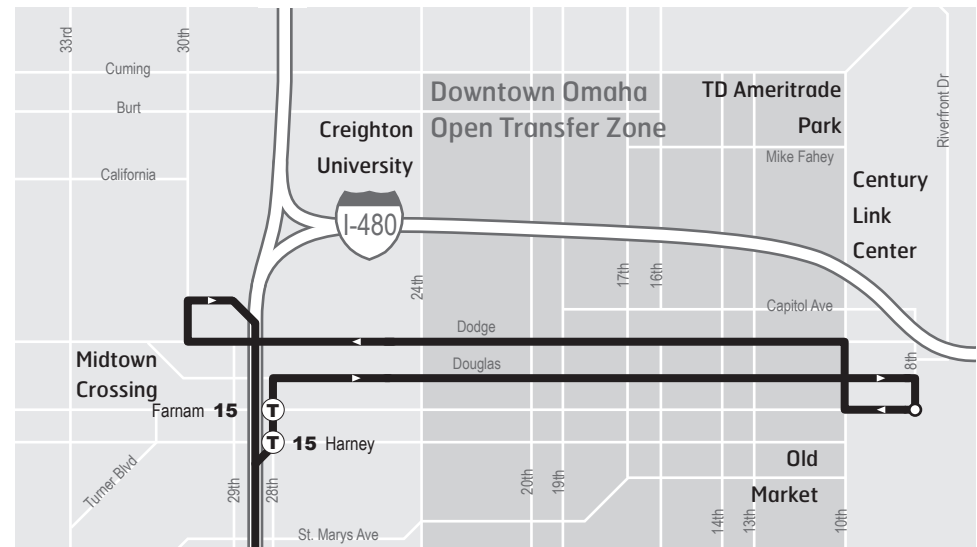

97 Millard Express

Legend	
	Route 97
	Transfer Points Rush Hour Only
	Park & Ride Lots

97 AM Express*AM expreso***Millard to Downtown****Millard a el centro****Weekdays***Entre Semana*

156th & Q St <i>Bag N' Save</i>	144th & Q St <i>Boulder Creek</i>	132nd & Q St	120th & I St	24th & Douglas	16th & Douglas	8th & Farnam	22nd & Cumming
6:10a	6:15	6:19	6:26	6:44	6:48	6:51	6:59
6:40	6:45	6:49	6:56	7:14	7:18	7:21	7:29
6:55	7:00	7:04	7:11	7:29	7:33	7:36	7:44
7:05	7:10	7:14	7:21	7:39	7:43	7:46	7:54a

97 PM Express*PM expreso***Downtown to Millard****El centro a Millard****Weekdays***Entre Semana*

<i>From Route</i>	22nd & Cumming	8th & Farnam	16th & Dodge	24th & Dodge	30th & Dodge	120th & I St	144th & Q St <i>Boulder Creek</i>	156th & Q St <i>Bag N' Save</i>
	4:07p	4:15	4:17	4:22	4:24	4:42	4:53	4:58
	4:27	4:35	4:37	4:42	4:44	5:02	5:13	5:18
	4:42	4:50	4:52	4:57	4:59	5:17	5:28	5:33
2	5:10	5:12	5:17	5:19	5:19	5:37	5:48	5:53p

97 AM West*AM oeste***Downtown to Millard****El centro a Millard****Weekdays***Entre Semana*

22nd & Cumming	120th & I St	132nd & Q St	144th & Q St	156th & Q St <i>Bag N' Save</i>
5:34a	5:54	6:01	6:04	6:08
6:04	6:24	6:31	6:34	6:38
	<i>from Route 34</i>	6:39	6:46	6:49
6:29	6:49	6:56	6:59	7:03a

97 PM East*PM este***Millard to Downtown****Millard a el centro****Weekdays***Entre Semana*

156th & Q St <i>Bag N' Save</i>	144th & Q St	132nd & Q St	120th & I St	22nd & Cumming
4:58p	5:02	5:05	5:12	5:32
5:18	5:22	5:25	5:32	5:52
5:33	5:37	5:40	5:47	6:07
5:53	5:57	6:00	6:07	6:27p