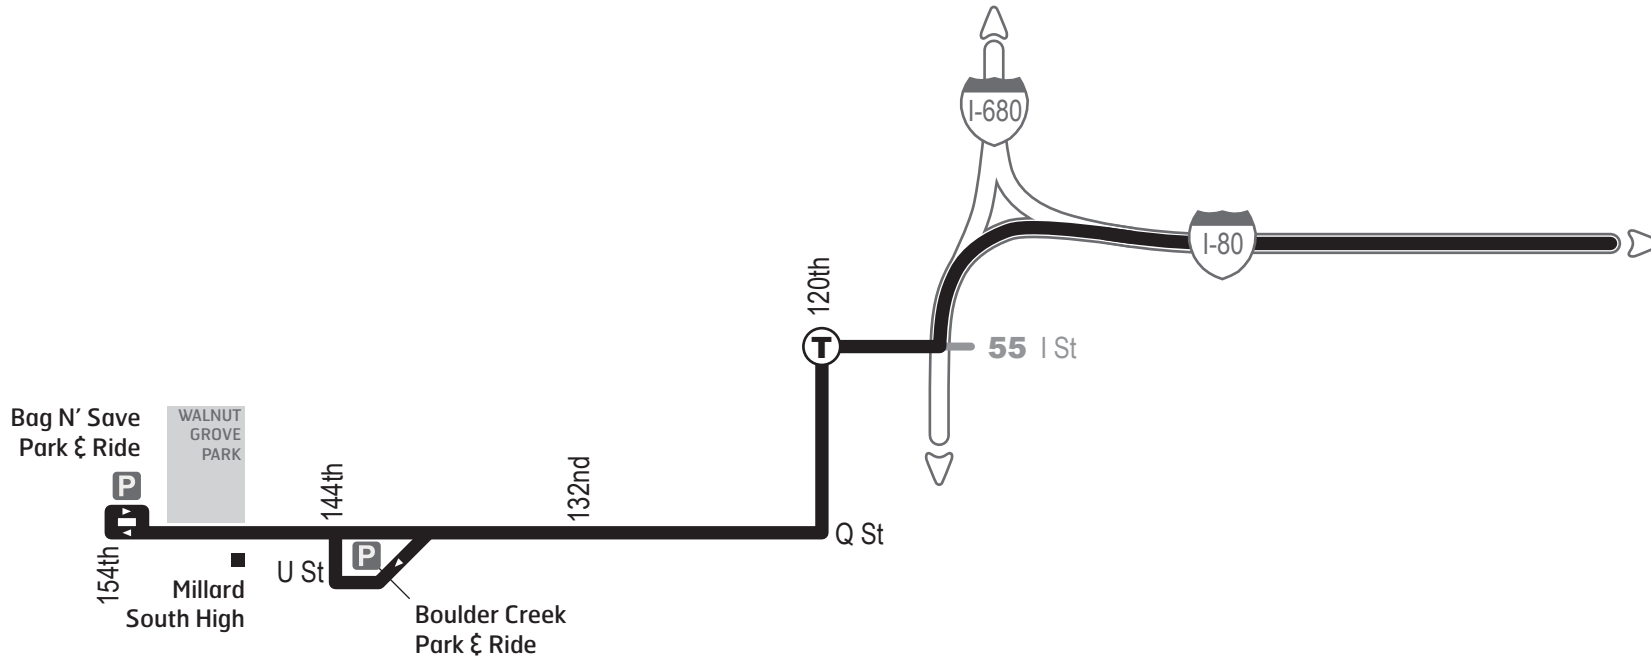

97 Millard Express

Legend	
	Route 97
	Transfer Points Rush Hour Only
	Park & Ride Lots

97 AM Express*AM expreso***Millard to Downtown****Millard a el centro****Weekdays***Entre Semana*

156th & Q St <i>Bag N' Save</i>	144th & Q St <i>Boulder Creek</i>	132nd & Q St	120th & I St	24th & Douglas	16th & Douglas	8th & Farnam	22nd & Cumming
6:10a	6:15	6:19	6:26	6:44	6:48	6:51	6:59
6:40	6:45	6:49	6:56	7:14	7:18	7:21	7:29
6:55	7:00	7:04	7:11	7:29	7:33	7:36	7:44
7:05	7:10	7:14	7:21	7:39	7:43	7:46	7:54a

97 PM Express*PM expreso***Downtown to Millard****El centro a Millard****Weekdays***Entre Semana*

<i>From Route</i>	22nd & Cumming	8th & Farnam	16th & Dodge	24th & Dodge	30th & Dodge	120th & I St	144th & Q St <i>Boulder Creek</i>	156th & Q St <i>Bag N' Save</i>
	4:07p	4:15	4:17	4:22	4:24	4:42	4:53	4:58
	4:27	4:35	4:37	4:42	4:44	5:02	5:13	5:18
	4:42	4:50	4:52	4:57	4:59	5:17	5:28	5:33
2	5:10	5:12	5:17	5:19	5:19	5:37	5:48	5:53p

97 AM West*AM oeste***Downtown to Millard****El centro a Millard****Weekdays***Entre Semana*

22nd & Cumming	120th & I St	132nd & Q St	144th & Q St	156th & Q St <i>Bag N' Save</i>
5:34a	5:54	6:01	6:04	6:08
6:04	6:24	6:31	6:34	6:38
	<i>from Route 34</i>	6:39	6:46	6:49
6:29	6:49	6:56	6:59	7:03a

97 PM East*PM este***Millard to Downtown****Millard a el centro****Weekdays***Entre Semana*

156th & Q St <i>Bag N' Save</i>	144th & Q St	132nd & Q St	120th & I St	22nd & Cumming
4:58p	5:02	5:05	5:12	5:32
5:18	5:22	5:25	5:32	5:52
5:33	5:37	5:40	5:47	6:07
5:53	5:57	6:00	6:07	6:27p