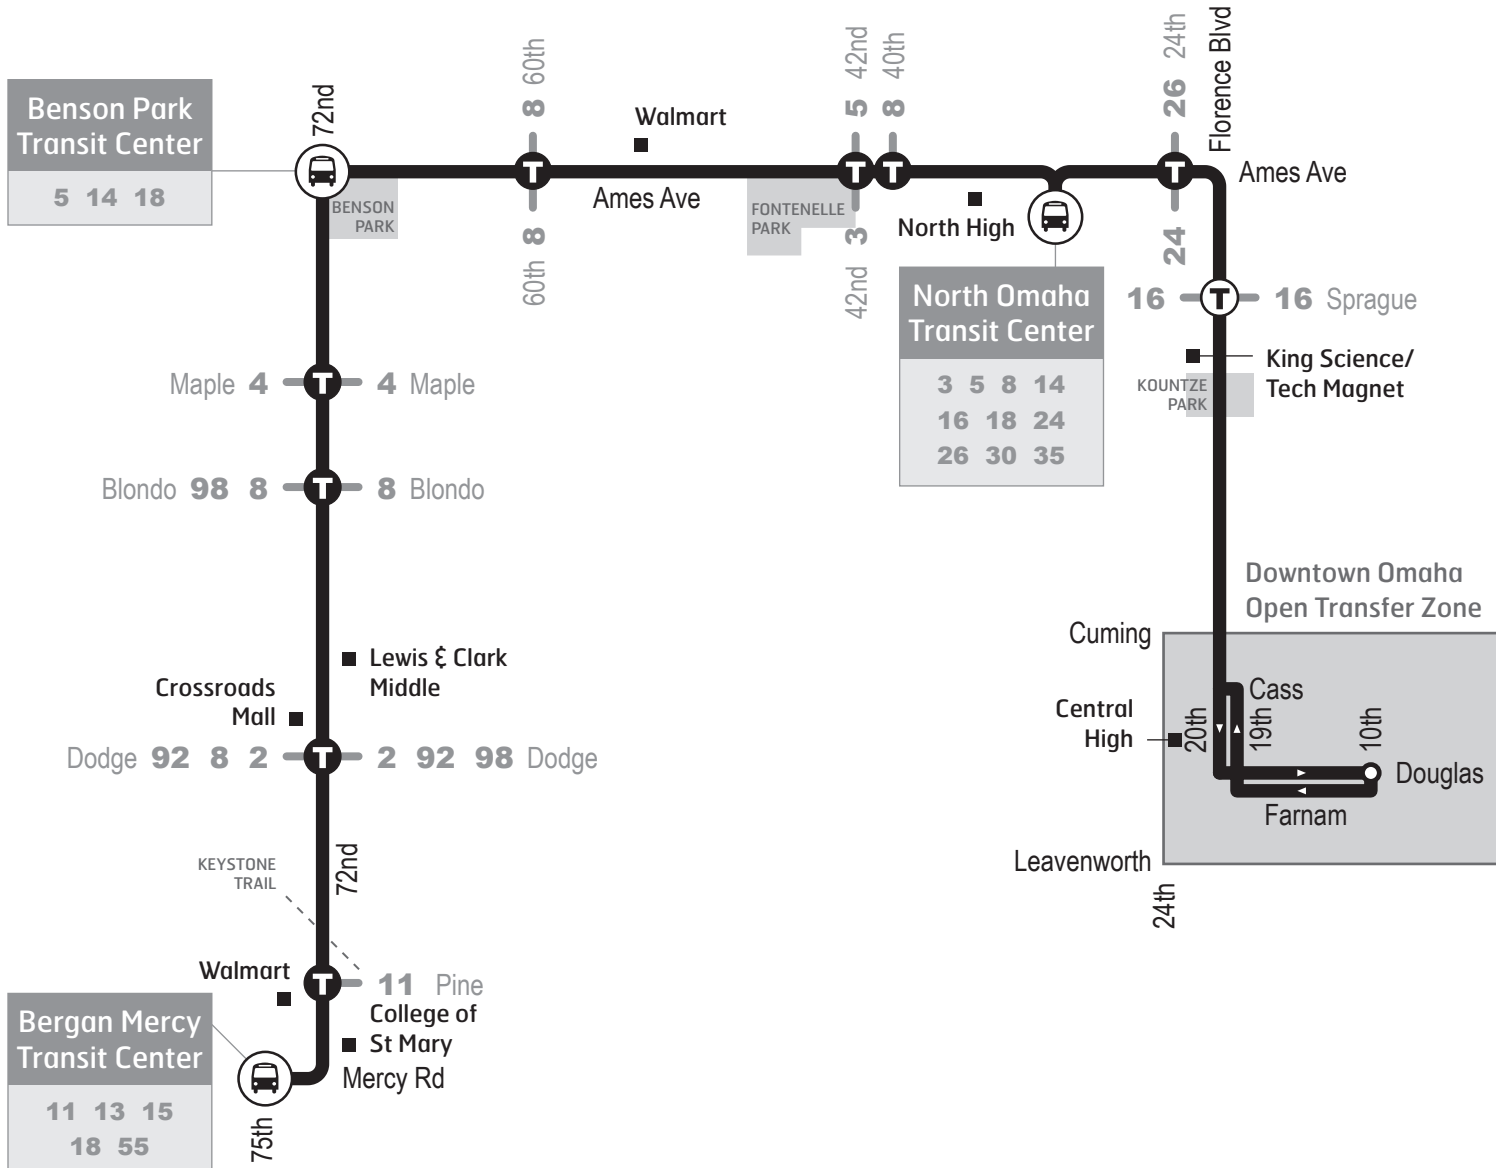

18 72nd Street / Ames Avenue

Legend

- Route 18
- Transfer Points
- Transfer Points Rush Hour Only
- Transit Center

18 West **Oeste**

Weekdays **Entre Semana**

22nd & Cumring	10th & Douglas	20th & Cumring	20th & Ames	Arrive NOTC	Depart NOTC	52nd & Ames	Arrive Benson Park TC	Depart Benson Park TC	72nd & Blondo	72nd & Dodge	Bergan Mercy TC		
4:23a				4:30									
4:09											4:24		
4:39											4:54		
4:38					4:45	4:53	4:59	5:00	5:08	5:14	5:20		
4:33		4:38	4:44	4:54	4:58	5:00	5:08	5:14	5:15	5:23	5:29	5:35	
			4:53	4:59	5:09	5:13	5:15	5:23	5:29	5:30	5:38	5:44	5:50
5:03		5:08	5:14	5:24	5:28	5:30	5:38	5:44	5:45	5:53	5:59	6:05	
			5:23	5:29	5:39	5:43	5:45	5:53	5:59	6:00	6:08	6:14	6:20
5:33		5:38	5:44	5:54	5:58	6:00	6:08	6:14	6:15	6:23	6:29	6:35	
			5:53	5:59	6:09	6:13	6:15	6:23	6:29	6:30	6:38	6:44	6:50
6:03		6:08	6:14	6:24	6:28	6:30	6:38	6:44	6:45	6:53	6:59	7:05	
			6:23	6:29	6:39	6:43	6:45	6:53	6:59	7:00	7:08	7:14	7:20

► **Zona de Transferencia Abierta:** En el centro de la ciudad al este de la calle 24, al sur de la calle Cuming, y al norte de la calle Leavenworth, las transferencias pueden ocurrir en cualquier parada de autobús, a menos que la señal designa otra cosa. Se aplican las reglas regulares de transferencia.

 When transferring between two routes at a transit center, stand near the designated stop for the route you are going to board.

 Where two or more routes meet at an intersection, stand at the sign labeled for the route you are going to board. (shown below)

► **Open Transfer Zone:** Transfers may occur at any bus stop, unless the sign designates otherwise for the downtown area east of 24th street, south of Cuming Street and north of Leavenworth Street. Regular transfer rules apply.