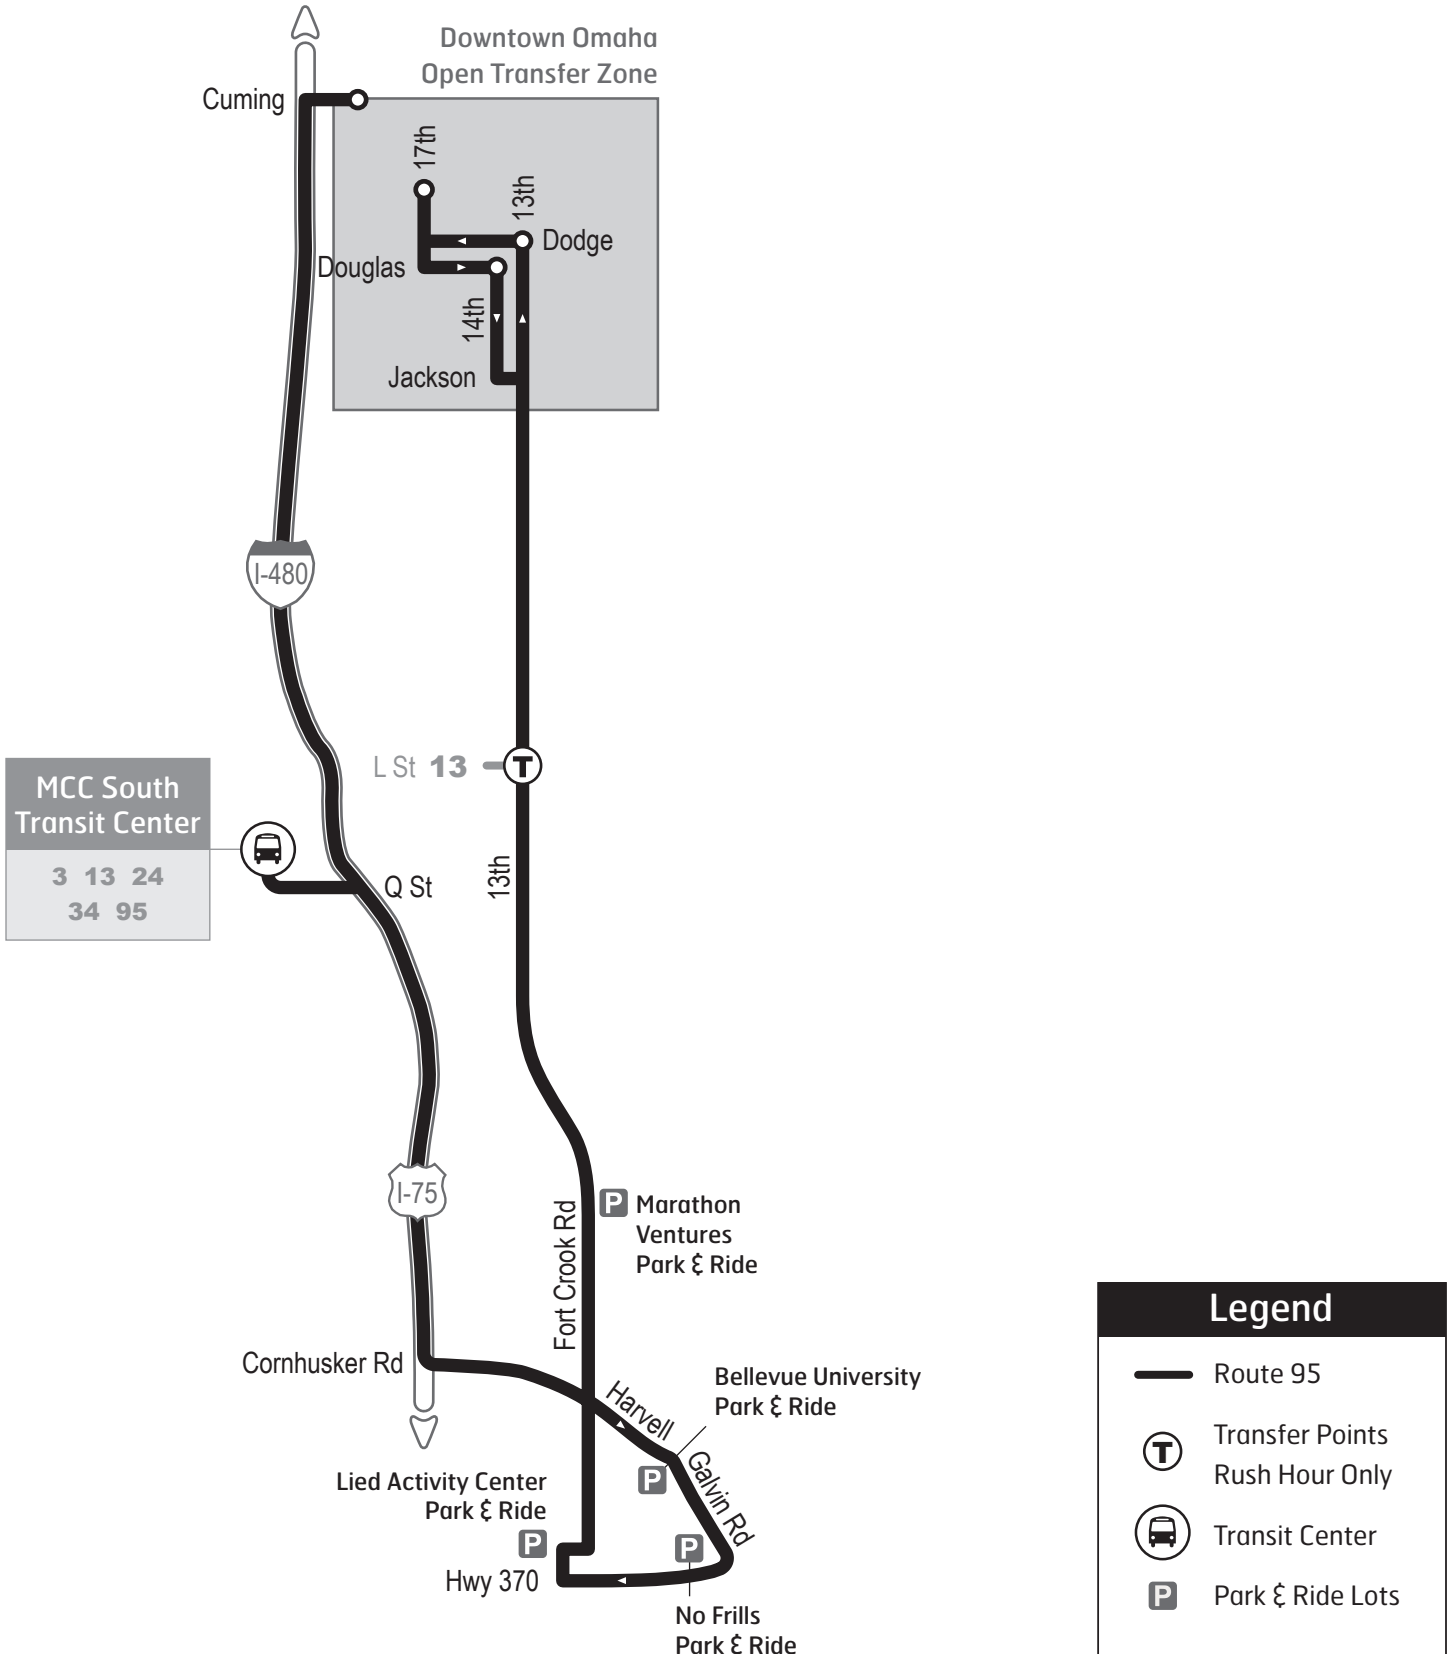

95 Bellevue Express

95 AM Express				AM expreso			
Bellevue to Downtown				Bellevue a el centro			
Weekdays				Entre Semana			
Galvin & Harvell <i>Bellevue University</i>	Galvin & Harlan <i>No Frills</i>	Fort Crook & Harlan <i>Lied Activity Center</i>	Fort Crook & Childs <i>Marathon Ventures</i>	13th & J Street	13th & Douglas	17th & Davenport	22nd & Cumming
6:12a	6:15	6:20	6:27	6:35	6:45	6:47	
6:42	6:45	6:50	6:57	7:05	7:15	7:17	7:22
7:12	7:15	7:20	7:27	7:35	7:45	7:47	7:52a

95 PM Express				PM expreso			
Downtown to Bellevue				El centro a Bellevue			
Weekdays				Entre Semana			
22nd & Cumming	16th & Davenport	14th & Douglas	13th & J Street	Fort Crook & Childs <i>Marathon Ventures</i>	Galvin & Harvell <i>Bellevue University</i>	Galvin & Harlan <i>No Frills</i>	Fort Crook & Harlan <i>Lied Activity Center</i>
4:07p	4:12	4:15	4:22	4:30	4:37	4:40	4:45
4:37	4:42	4:45	4:52	5:00	5:07	5:10	5:15
	5:12	5:15	5:22	5:30	5:37	5:40	5:45p

P **Bellevue University** *Park & Ride Lot*

Please park in the lot south of the Durham Center near the intersection of Galvin Rd and Lloyd Street. Buses will load southbound on Galvin at the Metro sign.

1000 Galvin Road, Bellevue, NE 68005

P **No Frills** *Park & Ride Lot*

Please park in the south end of the lot near Ludwig Drive. Buses will load westbound on Harlan Drive at the Metro sign.

1510 Harlan Drive, Bellevue, NE 68005