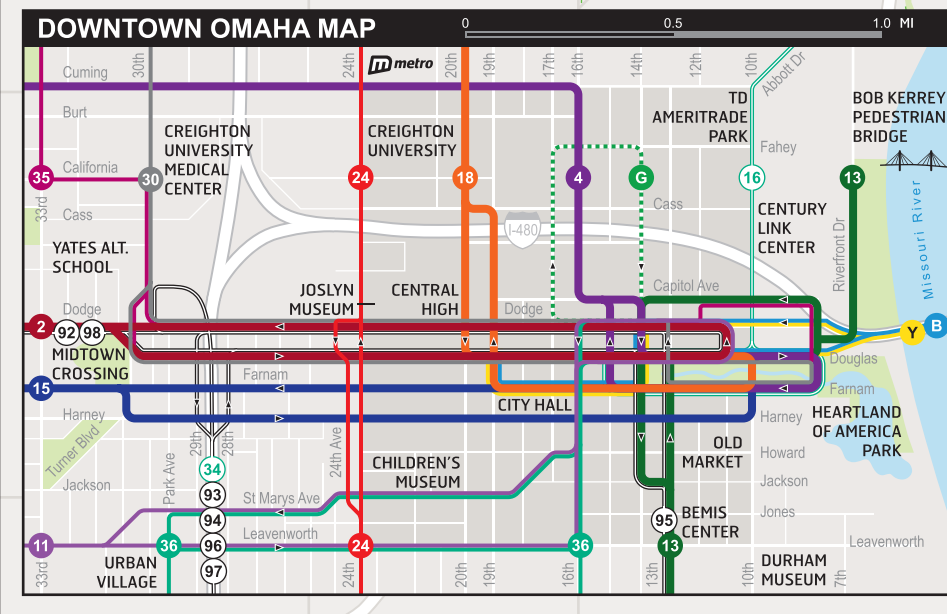

0 0.5 1.0 MI

LEGEND MAY 2015

| | | | |
|--|---|--|-----------------|
| | REGULAR ROUTE | | TRANSIT CENTER |
| | EXPRESS <i>Peak HR only</i> | | PARK & RIDE LOT |
| | LIMITED <i>Peak HR only</i> | | TRAIL |
| | GREEN CIRCULATOR <i>Peak HR only</i> | | BIKE ROUTE |
| | YELLOW ROUTE <i>Council Bluffs</i> | | PARKS |
| | BLUE ROUTE <i>Council Bluffs</i> | | LAKES & RIVERS |

0 5 10 MINUTES WALKING

0 5 10 MINUTES BIKING

402.341.0800
 TDD 402.341.0807
 ometro.com