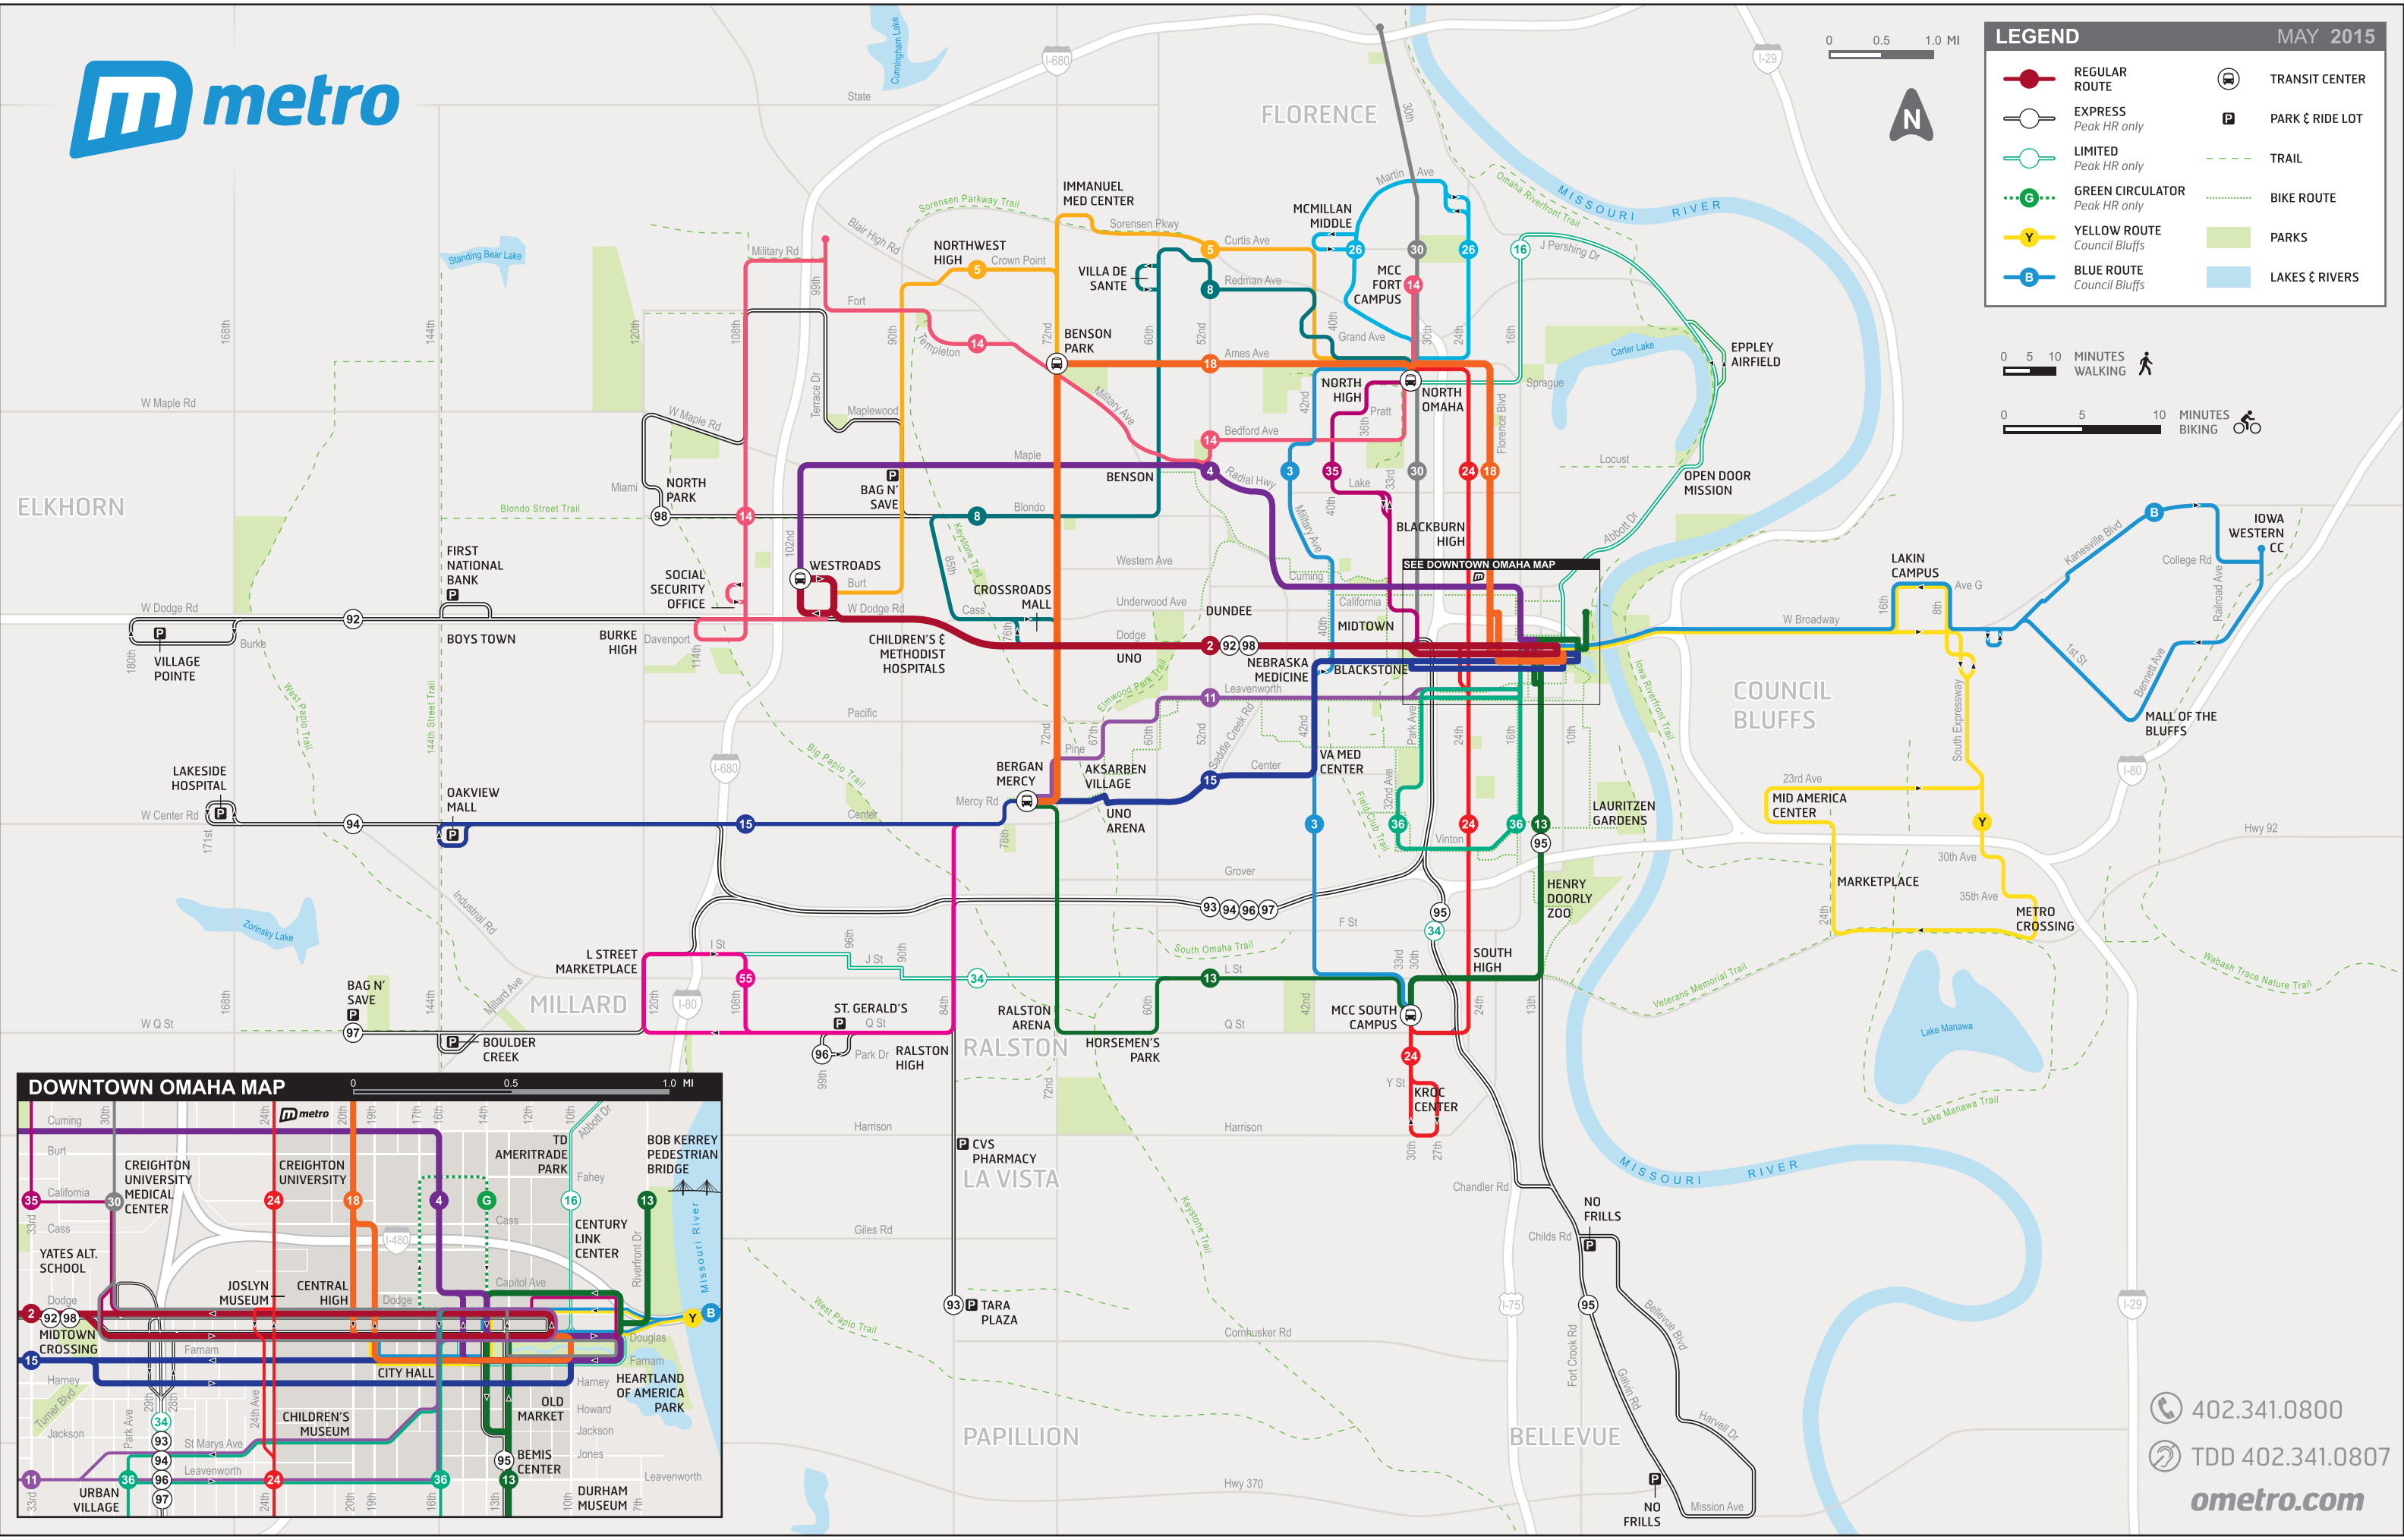

0 0.5 1.0 MI

LEGEND MAY 2015

| | | | |
|--|---|--|-----------------|
| | REGULAR ROUTE | | TRANSIT CENTER |
| | EXPRESS <i>Peak HR only</i> | | PARK & RIDE LOT |
| | LIMITED <i>Peak HR only</i> | | TRAIL |
| | GREEN CIRCULATOR <i>Peak HR only</i> | | BIKE ROUTE |
| | YELLOW ROUTE <i>Council Bluffs</i> | | PARKS |
| | BLUE ROUTE <i>Council Bluffs</i> | | LAKES & RIVERS |

0 5 10 MINUTES WALKING

0 5 10 MINUTES BIKING

402.341.0800
 TDD 402.341.0807
 ometro.com