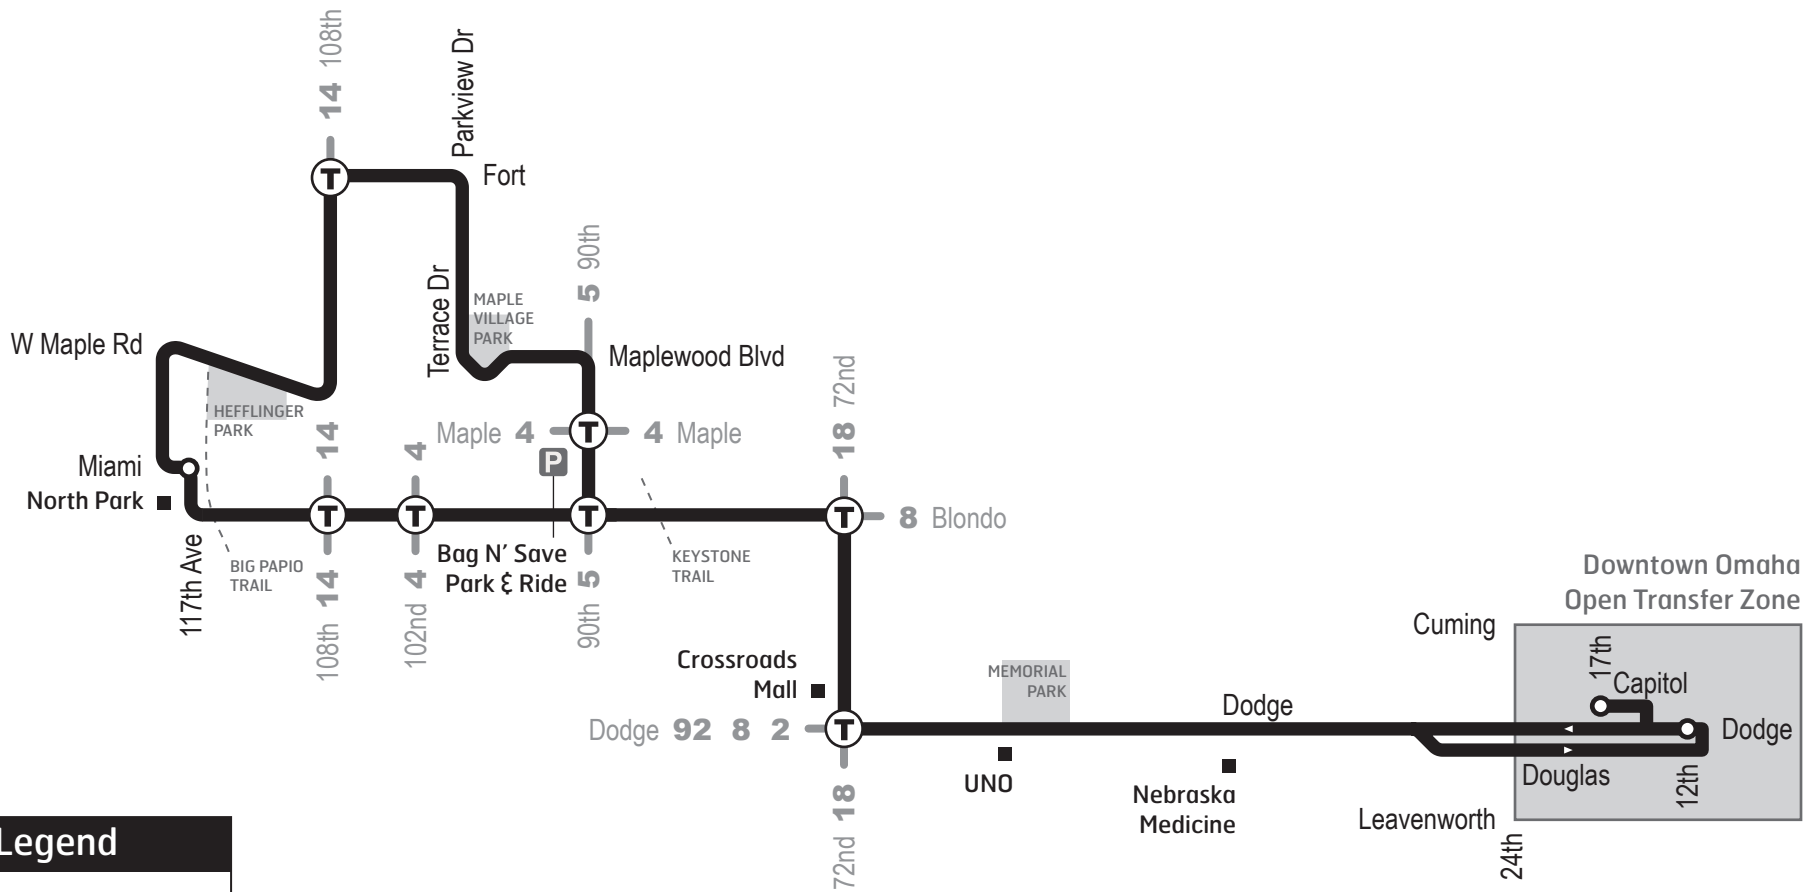

# 98 Maple Village Express

Legend	
	Route 98
	Transfer Points Rush Hour Only
	Transit Center
	Park & Ride Lot

## 98 AM Express

*AM expreso*

Northpark to Downtown

Northpark a el centro

Weekdays

*Entre Semana*

117th & Miami <i>Northpark</i>	108th & Fort	Terrace Dr & Ames Ave	90th & Maplewood	90th & Blondo	72 & Blondo	72 & Dodge	33 & Dodge	24th & Douglas	17th & Capitol	22nd & Cumming
6:25a	6:34	6:39	6:44	6:47	6:52	6:56	7:07	7:11	7:15	7:19
6:47	6:56	7:01	7:06	7:09	7:14	7:18	7:29	7:33	7:37	7:41a

## 98 PM Express

*PM expreso*

Downtown to Northpark

El centro a Northpark

Weekdays

*Entre Semana*

22nd & Cumming	12th & Dodge	33 & Dodge	72 & Dodge	72 & Blondo	90th & Blondo	90th & Maplewood	Terrace Dr & Ames Ave	108th & Fort	117th & Miami <i>Northpark</i>
<i>from Route 34</i>	<b>4:15p</b>	<b>4:23</b>	<b>4:34</b>	<b>4:38</b>	<b>4:43</b>	<b>4:46</b>	<b>4:51</b>	<b>4:56</b>	<b>5:05</b>
<b>5:03</b>	<b>5:08</b>	<b>5:16</b>	<b>5:27</b>	<b>5:31</b>	<b>5:36</b>	<b>5:39</b>	<b>5:44</b>	<b>5:49</b>	<b>5:58p</b>

## 98 PM East

*PM este*

Northpark to Downtown

Northpark a el centro

Weekdays

*Entre Semana*

117th & Miami <i>Northpark</i>	108th & Blondo	90th & Blondo	72 & Blondo	72 & Dodge	33 & Dodge	17 & Capitol	22nd & Cumming
<b>5:05p</b>	<b>5:09</b>	<b>5:13</b>	<b>5:18</b>	<b>5:23</b>	<b>5:34</b>	<b>5:42</b>	<b>5:46</b>
<b>5:58</b>	<b>6:02</b>	<b>6:06</b>	<b>6:11</b>	<b>6:16</b>	<b>6:27</b>	<b>6:35</b>	<b>6:39p</b>