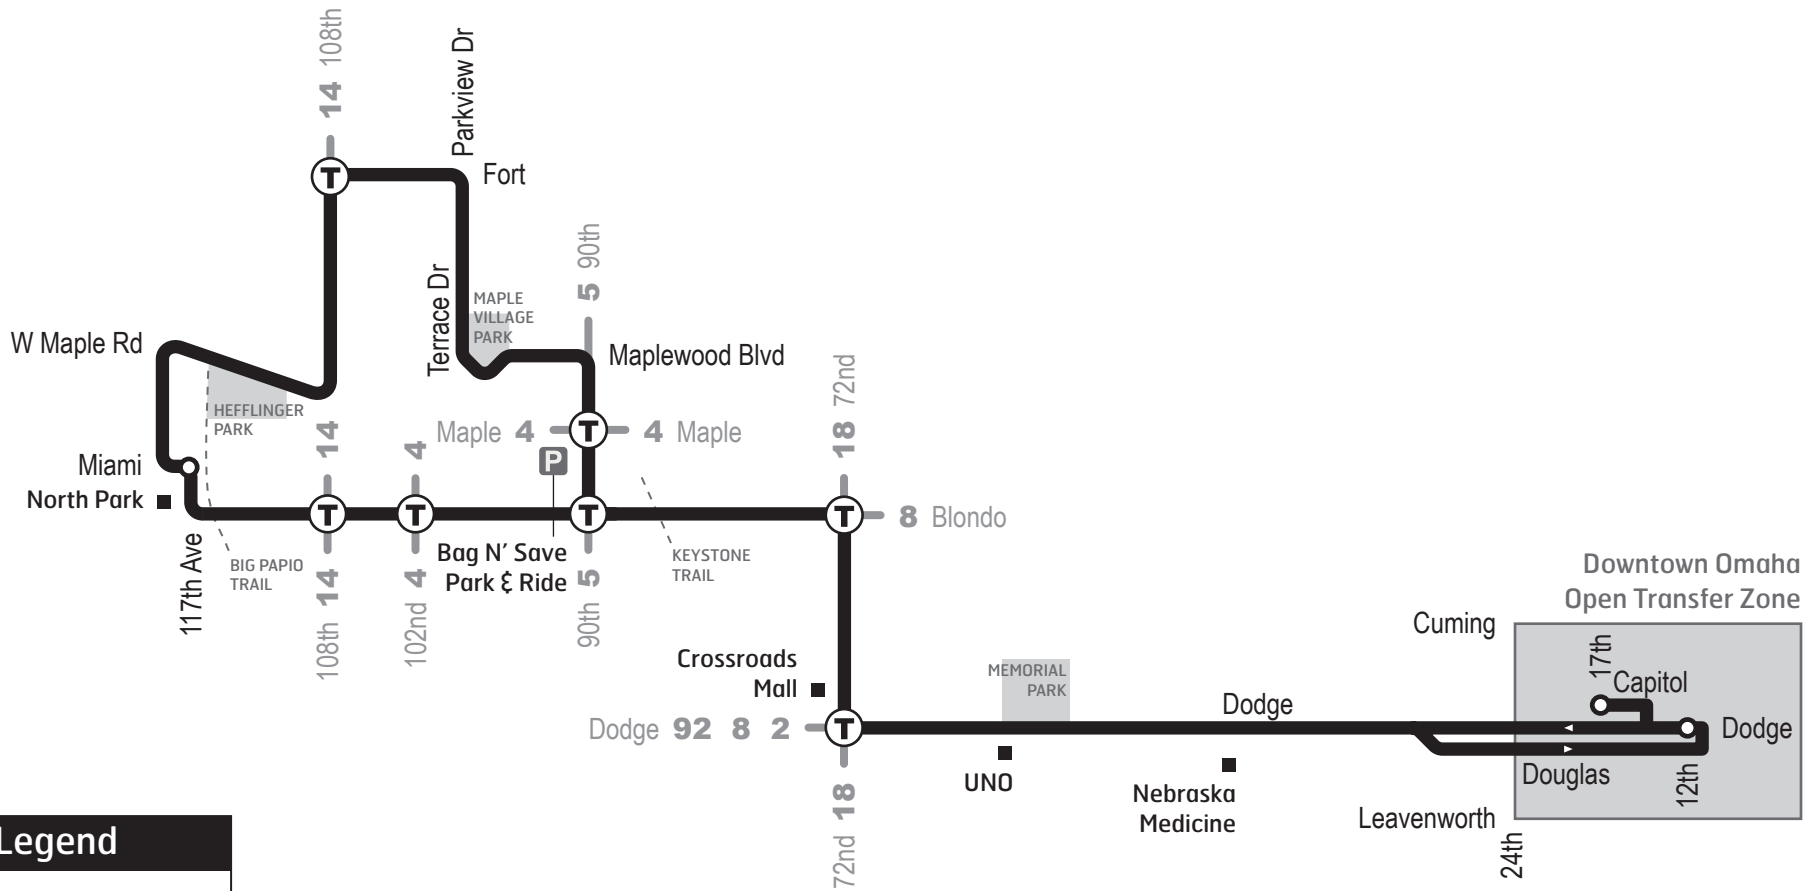

98 Maple Village Express

Legend	
	Route 98
	Transfer Points Rush Hour Only
	Transit Center
	Park & Ride Lot

98 AM Express

AM expreso

Northpark to Downtown

Northpark a el centro

Weekdays

Entre Semana

117th & Miami <i>Northpark</i>	108th & Fort	Terrace Dr & Ames Ave	90th & Maplewood	90th & Blondo	72 & Blondo	72 & Dodge	33 & Dodge	24th & Douglas	17th & Capitol	22nd & Cumming
6:25a	6:34	6:39	6:44	6:47	6:52	6:56	7:07	7:11	7:15	7:19
6:47	6:56	7:01	7:06	7:09	7:14	7:18	7:29	7:33	7:37	7:41a

98 PM Express

PM expreso

Downtown to Northpark

El centro a Northpark

Weekdays

Entre Semana

22nd & Cumming	12th & Dodge	33 & Dodge	72 & Dodge	72 & Blondo	90th & Blondo	90th & Maplewood	Terrace Dr & Ames Ave	108th & Fort	117th & Miami <i>Northpark</i>
<i>from Route 34</i>	4:15p	4:23	4:34	4:38	4:43	4:46	4:51	4:56	5:05
5:03	5:08	5:16	5:27	5:31	5:36	5:39	5:44	5:49	5:58p

98 AM West

AM oeste

Downtown to Northpark

El centro a Northpark

Weekdays

Entre Semana

22nd & Cumming	33 & Dodge	72 & Dodge	72 & Blondo	90th & Blondo	108th & Blondo	117th & Miami <i>Northpark</i>
5:52a	5:56	6:07	6:12	6:17	6:21	6:25
6:14	6:18	6:29	6:34	6:39	6:43	6:47a