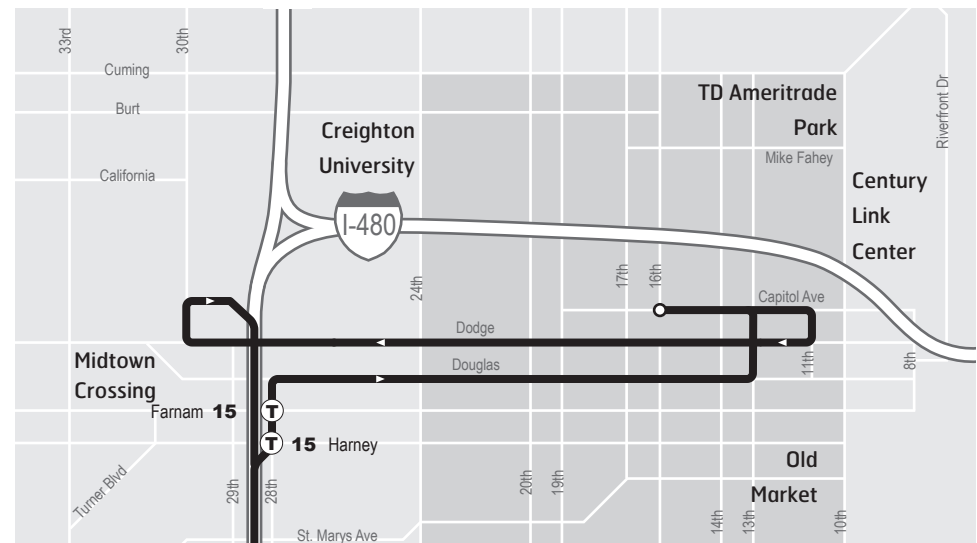

96 Q Street Express

Legend	
	Route 96
	Transfer Points Rush Hour Only
	Park & Ride Lots

96 AM Express*AM expreso***West Q Street to Downtown****Oeste Q a el centro****Weekdays***Entre Semana*

96th & Q Street <i>St. Gerald's</i>	99th & Park Drive	84th & Q Street	84th & F Street	24th & Douglas	16th & Douglas	16th & Capitol	22nd & Cumming
6:36a	6:38	6:44	6:47	7:03	7:06	7:09	7:14
7:06	7:08	7:14	7:17	7:33	7:36	7:39	7:44a

96 PM Express*PM expreso***Downtown to West Q Street****El centro a Oeste Q****Weekdays***Entre Semana*

22nd & Cumming	12th & Dodge	16th & Dodge	24th & Dodge	84th & F Street	84th & Q Street	96th & Q Street <i>St. Gerald's</i>	99th & Park Drive
4:33p	4:38	4:39	4:42	4:59	5:03	5:07	5:09
5:03	5:08	5:09	5:12	5:29	5:33	5:37	5:39p

96 AM West*AM oeste***Downtown to West Q Street****El centro a Oeste Q****Weekdays***Entre Semana*

22nd & Cumming	84th & F Street	84th & Q Street	96th & Q Street <i>St. Gerald's</i>
6:21a	6:32	6:34	6:36
6:51	7:02	7:04	7:06a

96 PM East*PM este***West Q Street to Downtown****Oeste Q a el centro****Weekdays***Entre Semana*

99th & Park Drive	84th & Q Street	84th & F Street	22nd & Cumming
5:09p	5:12	5:15	5:30
5:39	5:42	5:45	6:00p