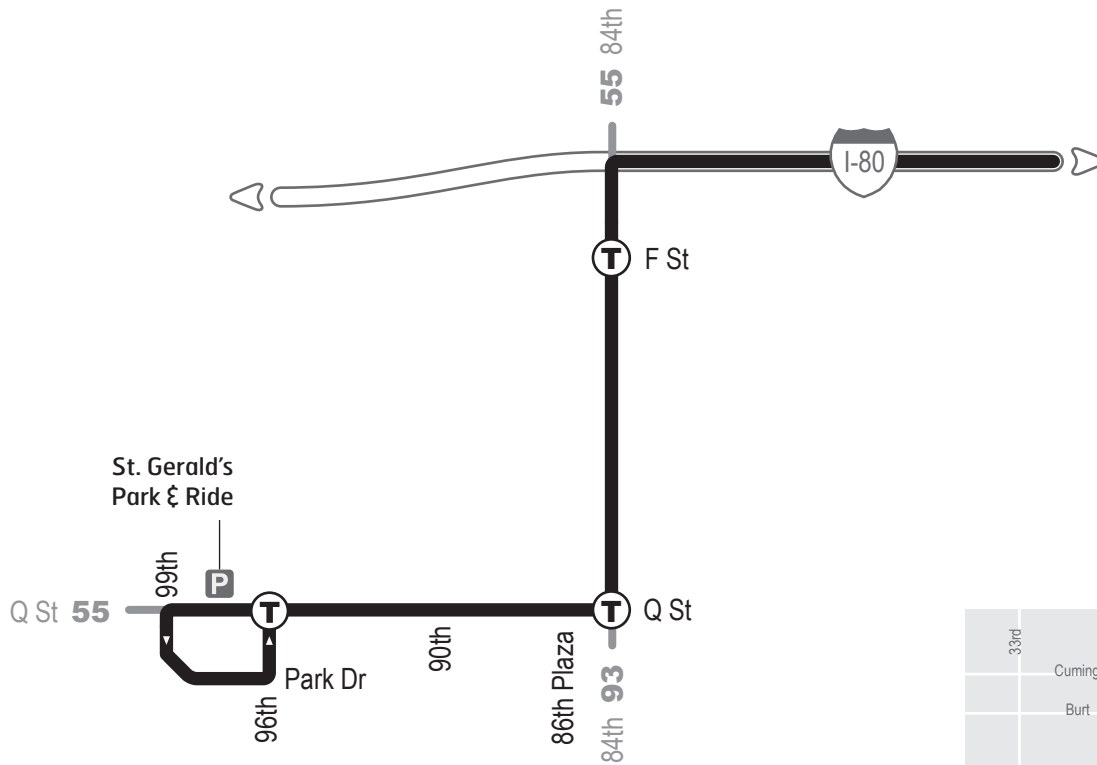

96 Q Street Express

Legend	
	Route 96
	Transfer Points Rush Hour Only
	Park & Ride Lots

96 AM Express*AM expreso***West Q Street to Downtown****Oeste Q a el centro****Weekdays***Entre Semana*

96th & Q Street <i>St. Gerald's</i>	99th & Park Drive	84th & Q Street	84th & F Street	24th & Douglas	16th & Douglas	16th & Capitol	22nd & Cumming
6:36a	6:38	6:44	6:47	7:03	7:06	7:09	7:14
7:06	7:08	7:14	7:17	7:33	7:36	7:39	7:44a

96 PM Express*PM expreso***Downtown to West Q Street****El centro a Oeste Q****Weekdays***Entre Semana*

22nd & Cumming	12th & Dodge	16th & Dodge	24th & Dodge	84th & F Street	84th & Q Street	96th & Q Street <i>St. Gerald's</i>	99th & Park Drive
4:33p	4:38	4:39	4:42	4:59	5:03	5:07	5:09
5:03	5:08	5:09	5:12	5:29	5:33	5:37	5:39p

96 AM West*AM oeste***Downtown to West Q Street****El centro a Oeste Q****Weekdays***Entre Semana*

22nd & Cumming	84th & F Street	84th & Q Street	96th & Q Street <i>St. Gerald's</i>
6:21a	6:32	6:34	6:36
6:51	7:02	7:04	7:06a

96 PM East*PM este***West Q Street to Downtown****Oeste Q a el centro****Weekdays***Entre Semana*

99th & Park Drive	84th & Q Street	84th & F Street	22nd & Cumming
5:09p	5:12	5:15	5:30
5:39	5:42	5:45	6:00p