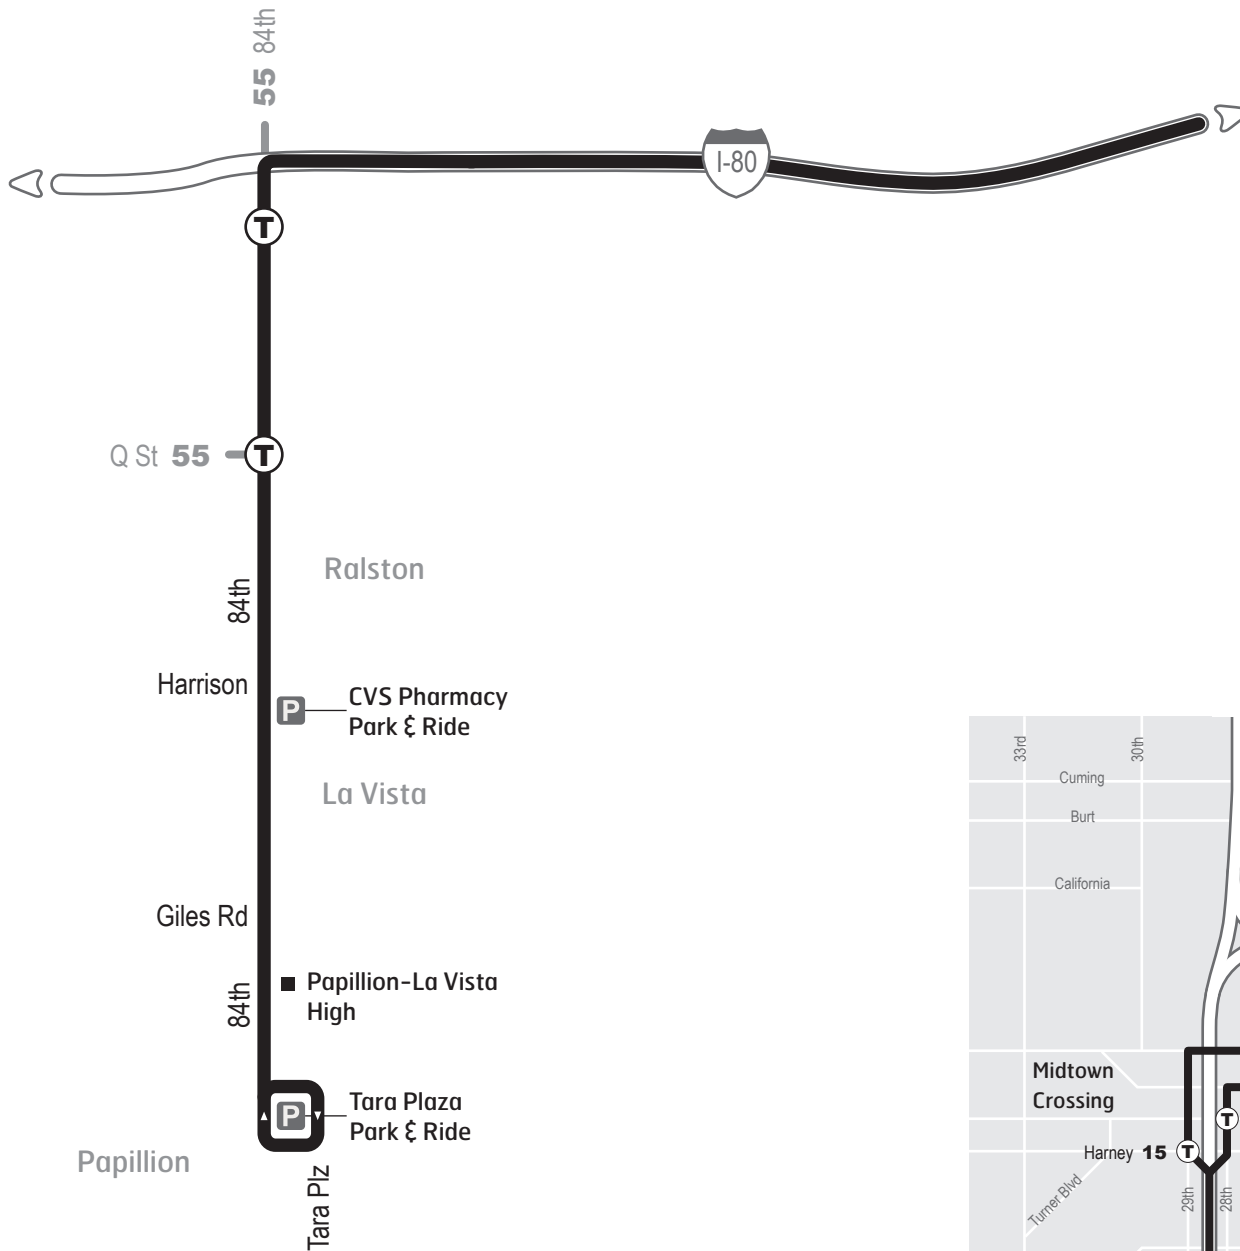

# 93 South 84th Street Express

Legend	
	Route 93
	Transfer Points Rush Hour Only
	Park & Ride Lots

**93 AM Express***AM expreso***Papillion to Downtown****Papillion al centro****Weekdays***Entre Semana*

84th & Centennial <i>Tara Plaza</i>	84th & Harrison <i>CVS Pharmacy</i>	84th & Q Street	84th & F Street	24th & Douglas	16th & Douglas	16th & Capitol	22nd & Cumming
6:20a	6:25	6:29	6:32	6:48	6:51	6:54	6:59
6:50	6:55	6:59	7:02	7:18	7:21	7:24	7:29a

**93 AM West***AM oeste***Downtown to Papillion****El centro a Papillion****Weekdays***Entre Semana*

22nd & Cumming	84th & F Street	84th & Q Street	84th & Harrison <i>CVS Pharmacy</i>	84th & Centennial <i>Tara Plaza</i>
5:58a	6:09	6:11	6:14	6:18
6:28	6:39	6:41	6:44	6:48a

**93 PM Express***PM expreso***Downtown to Papillion****El centro a Papillion****Weekdays***Entre Semana*

22nd & Cumming	12th & Dodge	16th & Dodge	24th & Dodge	84th & F Street	84th & Q Street	84th & Harrison <i>CVS Pharmacy</i>	84th & Centennial <i>Tara Plaza</i>
4:42p	4:47	4:48	4:51	5:08	5:11	5:14	5:19
5:12	5:17	5:18	5:21	5:38	5:41	5:44	5:49p