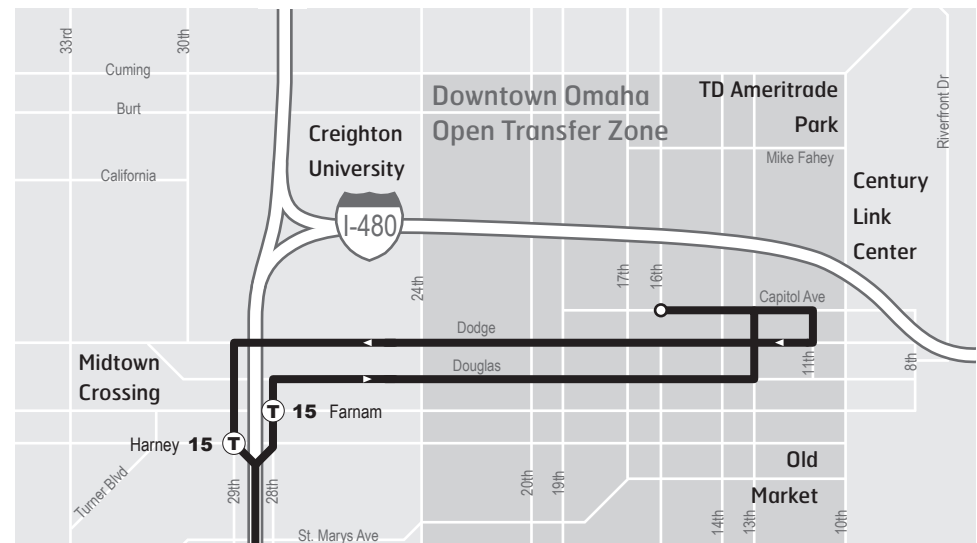

# 93 South 84th Street Express

Legend	
	Route 93
	Transfer Points Rush Hour Only
	Park & Ride Lots

**93 AM Express***AM expreso***Papillion to Downtown****Papillion al centro****Weekdays***Entre Semana*

84th & Centennial <i>Tara Plaza</i>	84th & Harrison <i>CVS Pharmacy</i>	84th & Q Street	84th & F Street	24th & Douglas	16th & Douglas	16th & Capitol	22nd & Cumming
6:20a	6:25	6:29	6:32	6:48	6:51	6:54	6:59
6:50	6:55	6:59	7:02	7:18	7:21	7:24	7:29a

**93 AM West***AM oeste***Downtown to Papillion****El centro a Papillion****Weekdays***Entre Semana*

22nd & Cumming	84th & F Street	84th & Q Street	84th & Harrison <i>CVS Pharmacy</i>	84th & Centennial <i>Tara Plaza</i>
5:58a	6:09	6:11	6:14	6:18
6:28	6:39	6:41	6:44	6:48a

**93 PM Express***PM expreso***Downtown to Papillion****El centro a Papillion****Weekdays***Entre Semana*

22nd & Cumming	12th & Dodge	16th & Dodge	24th & Dodge	84th & F Street	84th & Q Street	84th & Harrison <i>CVS Pharmacy</i>	84th & Centennial <i>Tara Plaza</i>
4:42p	4:47	4:48	4:51	5:08	5:11	5:14	5:19
5:12	5:17	5:18	5:21	5:38	5:41	5:44	5:49p