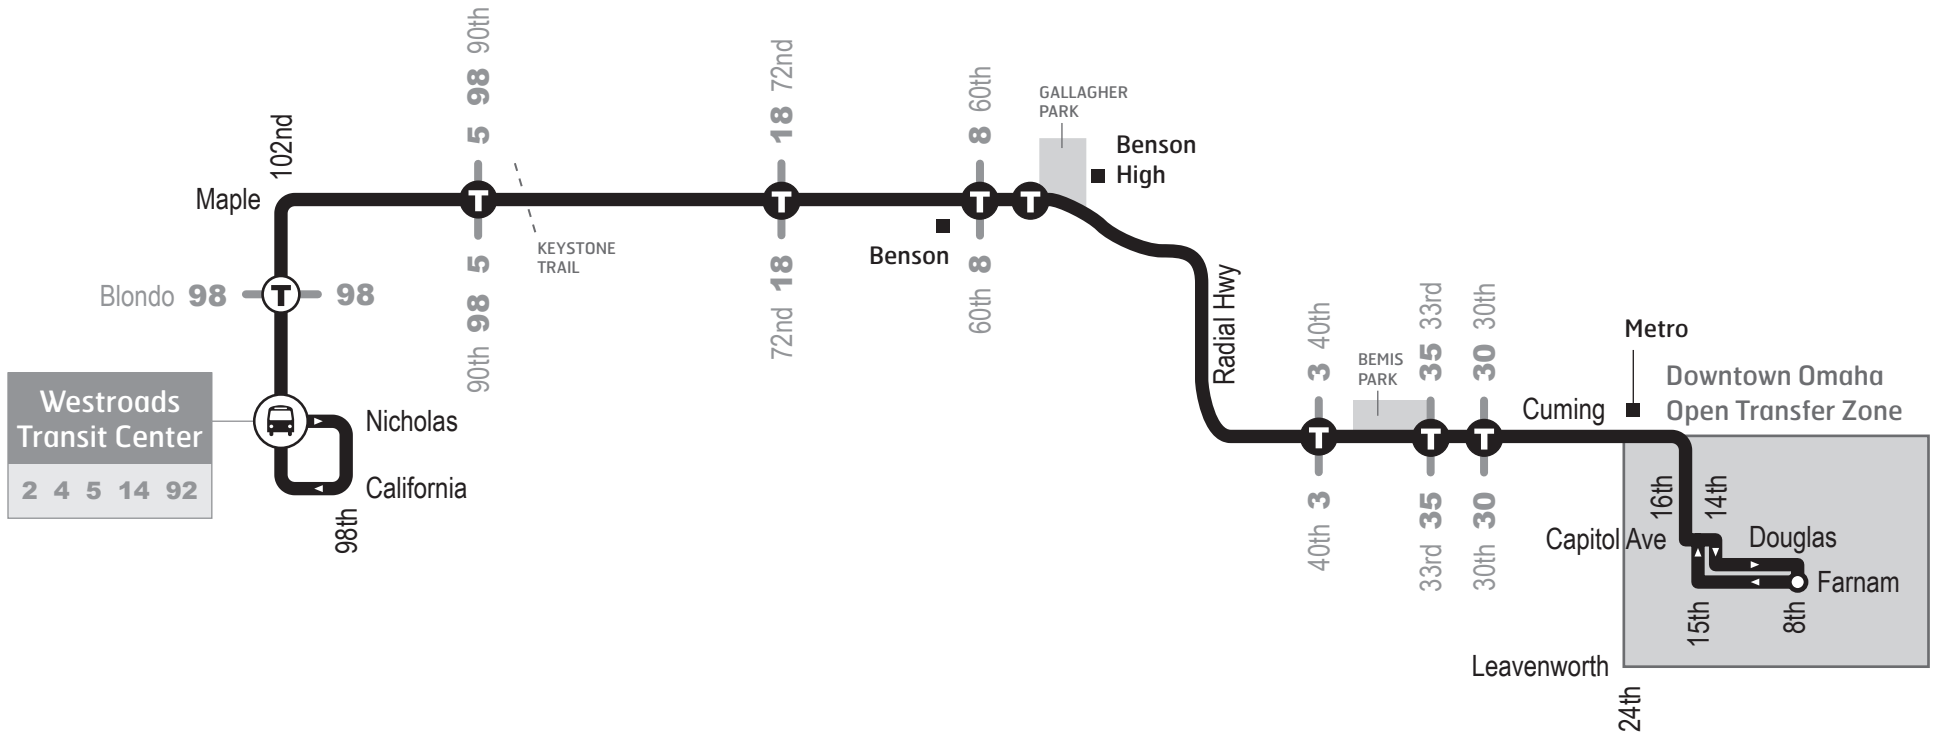

4 Maple Street

Legend

- Route 4
- Transfer Points
- Transfer Points Rush Hour Only
- Transit Center

4 West

Oeste

Weekdays		Entre Semana								
From Route	22nd & Cumming	8th & Farnam	16th & Capitol	24th & Cumming	40th & Cumming	60th & Maple	72nd & Maple	90th & Maple	102nd & Blondo	Westroads TC
	4:20a	4:26	4:30	4:35	4:40	4:51	4:56	5:03	5:08	5:15
	4:35	4:41	4:45	4:50	4:55	5:06	5:11	5:18	5:23	5:30
	4:50	4:56	5:00	5:05	5:10	5:21	5:26	5:33	5:38	5:45
	5:05	5:11	5:15	5:20	5:25	5:36	5:41	5:48	5:53	6:00
	5:20	5:26	5:30	5:35	5:40	5:51	5:56	6:03	6:08	6:15
30		5:41	5:45	5:50	5:55	6:06	6:11	6:18	6:23	6:30
16		5:56	6:00	6:05	6:10	6:21	6:26	6:33	6:38	6:45
30		6:11	6:15	6:20	6:25	6:36	6:41	6:48	6:53	7:00
16		6:26	6:30	6:35	6:40	6:51	6:56	7:03	7:08	7:15
30		6:41	6:45	6:50	6:55	7:06	7:11	7:18	7:23	7:30
16		6:56	7:00	7:05	7:10	7:21	7:26	7:33	7:38	7:45
30		7:11	7:15	7:20	7:25	7:36	7:41	7:48	7:53	8:00
16		7:26	7:30	7:35	7:40	7:51	7:56	8:03	8:08	8:15
30		7:41	7:45	7:50	7:55	8:06	8:11	8:18	8:23	8:30
16		7:56	8:00	8:05	8:10	8:21	8:26	8:33	8:38	8:45
30		8:11	8:15	8:20	8:25	8:36	8:41	8:48	8:53	9:00
30		8:41	8:45	8:50	8:55	9:06	9:11	9:18	9:23	9:30
30		9:11	9:15	9:20	9:25	9:36	9:41	9:48	9:53	10:00
30		9:41	9:45	9:50	9:55	10:06	10:11	10:18	10:23	10:30
30		10:11	10:15	10:20	10:25	10:36	10:41	10:48	10:53	11:00
30		10:41	10:45	10:50	10:55	11:06	11:11	11:18	11:23	11:30
30		11:11	11:15	11:20	11:25	11:36	11:41	11:48	11:53	12:00
30		11:41	11:45	11:50	11:55	12:06	12:11	12:18	12:23	12:30
30		12:11	12:15	12:20	12:25	12:36	12:41	12:48	12:53	1:00
30		12:41	12:45	12:50	12:55	1:06	1:11	1:18	1:23	1:30
30		1:11	1:15	1:20	1:25	1:36	1:41	1:48	1:53	2:00
30		1:41	1:45	1:50	1:55	2:06	2:11	2:18	2:23	2:30
30		2:11	2:15	2:20	2:25	2:36	2:41	2:48	2:53	3:00
30		2:41	2:45	2:50	2:55	3:06	3:11	3:18	3:23	3:30
30		3:11	3:15	3:20	3:25	3:36	3:41	3:48	3:53	4:00
	3:20	3:26	3:30	3:35	3:40	3:51	3:56	4:03	4:08	4:15
30		3:41	3:45	3:50	3:55	4:06	4:11	4:18	4:23	4:30
	3:50	3:56	4:00	4:05	4:10	4:21	4:26	4:33	4:38	4:45
30		4:11	4:15	4:20	4:25	4:36	4:41	4:48	4:53	5:00
16		4:26	4:30	4:35	4:40	4:51	4:56	5:03	5:08	5:15
30		4:41	4:45	4:50	4:55	5:06	5:11	5:18	5:23	5:30
16		4:56	5:00	5:05	5:10	5:21	5:26	5:33	5:38	5:45
30		5:11	5:15	5:20	5:25	5:36	5:41	5:48	5:53	6:00
16		5:26	5:30	5:35	5:40	5:51	5:56	6:03	6:08	6:15
30		5:41	5:45	5:50	5:55	6:06	6:11	6:18	6:23	6:30
16		5:56	6:00	6:05	6:10	6:21	6:26	6:33	6:38	6:45
30		6:11	6:15	6:20	6:25	6:36	6:41	6:48	6:53	7:00
30		6:41	6:45	6:50	6:55	7:06	7:11	7:18	7:23	7:30
30		7:11	7:15	7:20	7:25	7:36	7:41	7:48	7:53	8:00
30		8:11	8:15	8:20	8:25	8:36	8:41	8:48	8:53	9:00
30		9:11	9:15	9:20	9:25	9:36	9:41	9:48	9:53	10:00
30		10:11	10:15	10:20	10:25	10:36	10:41	10:48	10:53	11:00
30		11:11	11:15	11:20	11:25	11:36	11:41	11:48	11:53	12:00a

4 East

Este