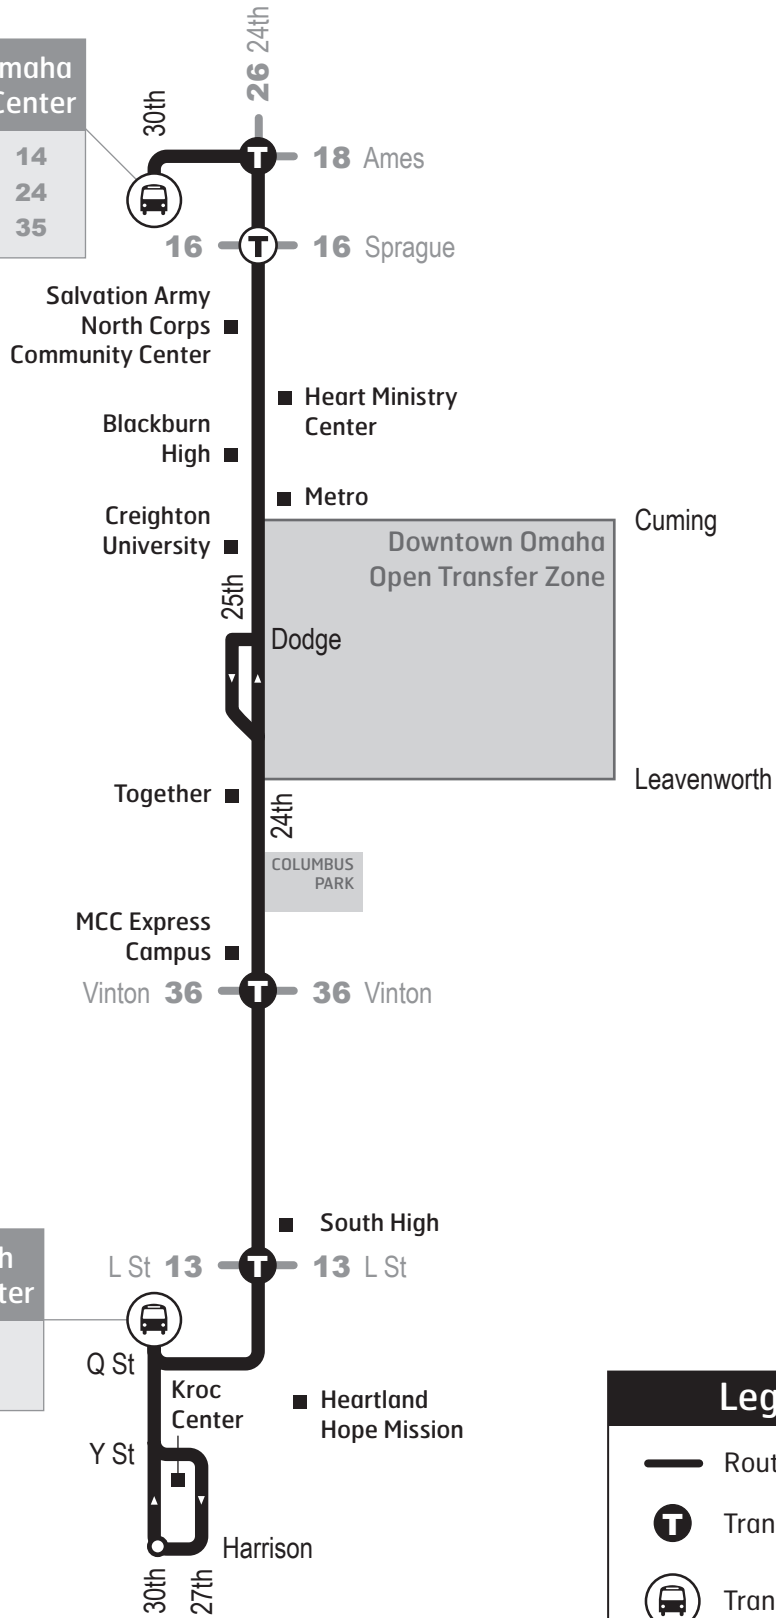

24 24th Street

North Omaha Transit Center			
3	5	8	14
16	18	24	
26	30	35	

MCC South Transit Center	
3	13 24
34	95

Legend	
	Route 24
	Transfer Points
	Transit Center

24 South

Sur

Weekdays

Entre Semana

► **Zona de Transferencia Abierta:** En el centro de la ciudad al este de la calle 24, al sur de la calle Cuming, y al norte de la calle Leavenworth, las transferencias pueden ocurrir en cualquier parada de autobús, a menos que la señal designa otra cosa. Se aplican las reglas regulares de transferencia.

 When transferring between two routes at a transit center, stand near the designated stop for the route you are going to board.

 Where two or more routes meet at an intersection, stand at the sign labeled for the route you are going to board. (shown below)

► **Open Transfer Zone:** Transfers may occur at any bus stop, unless the sign designates otherwise for the downtown area east of 24th street, south of Cuming Street and north of Leavenworth Street. Regular transfer rules apply.