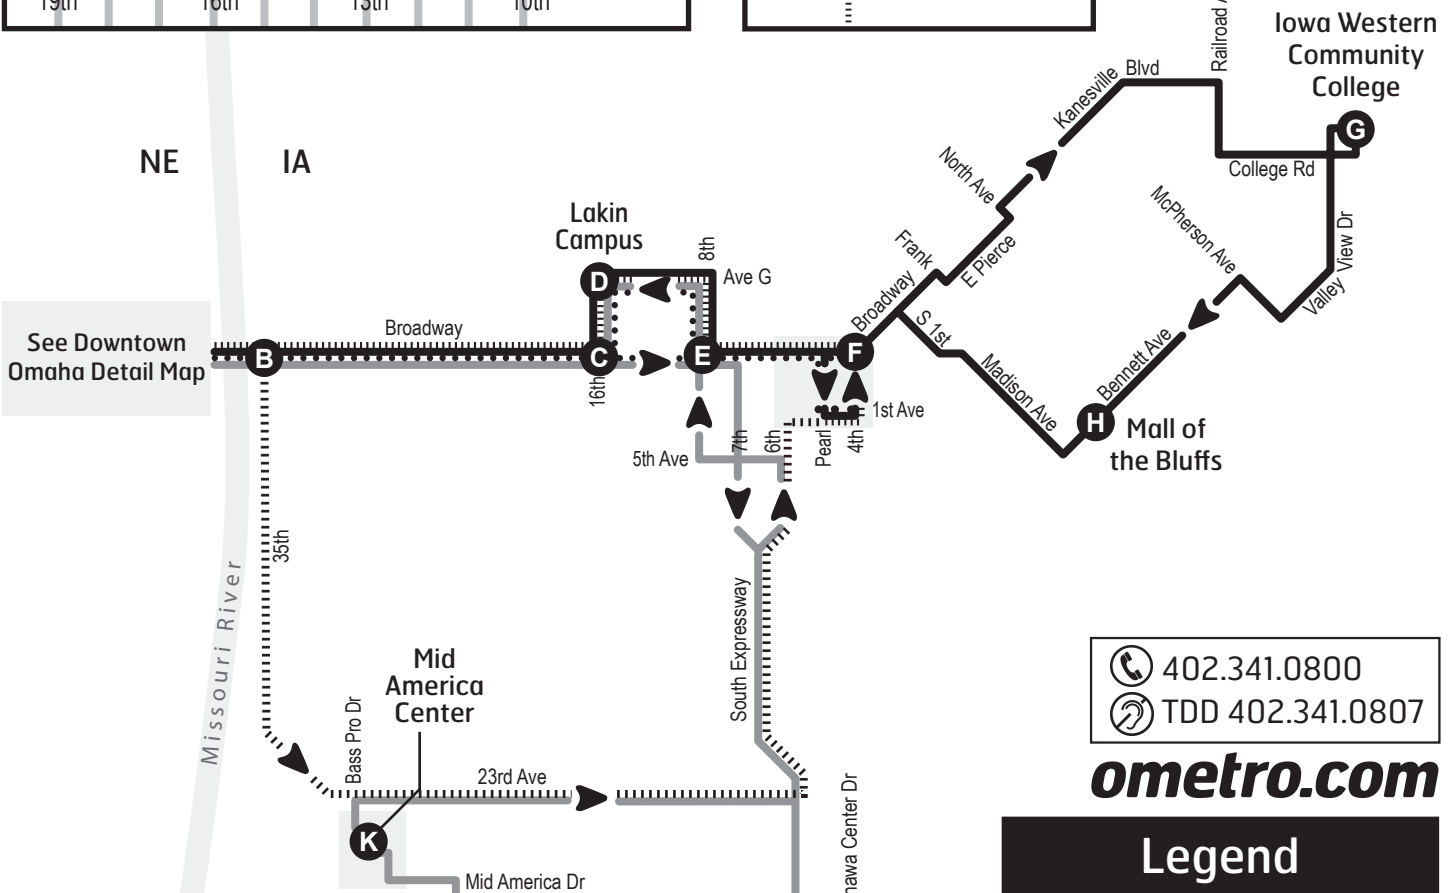

4th & Broadway Map