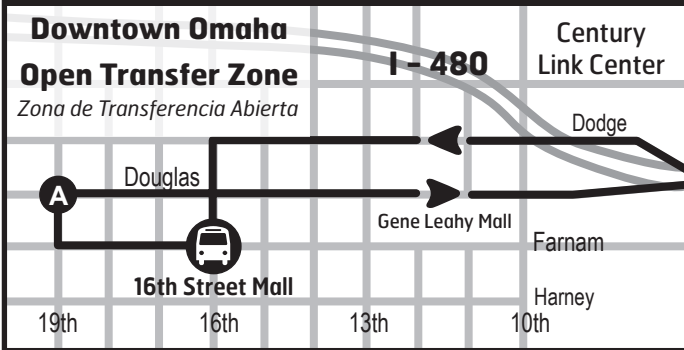

Council Bluffs

Map not to Scale

Downtown Omaha Detail Map

4th & Broadway Map

402.341.0800
TDD 402.341.0807

ometro.com

Legend

- Blue Route
- Yellow Route
- Yellow Early AM
- Yellow Express
- Timepoints

ROUTE YELLOW - Weekdays

AMARILLO RUTA - Días de la semana

Omaha to Metro Crossing to Omaha

Omaha para Metro Crossing para Omaha

22nd & Cuming	19th & Douglas	35th & Broadway	16th & Broadway	7th & Broadway	Metro Crossing	Marketplace	Mid-Amer. Center	4th & Broadway	8th & Broadway	16th & Ave G	16th & Broadway	35th & Broadway	19th & Douglas	22nd & Cuming
A	B	C	E	I	J	K	F	E	D	C	B	A		
5:02	5:07	5:14	5:24	5:28	Early AM Trip			5:30	5:32	5:37	5:39	5:48	5:55	
5:32	5:37	5:44	5:54	5:58	Early AM Trip			6:00	6:02	6:07	6:09	6:18	6:25	
	6:02	6:09	Yellow Express to 23rd Ave. via 35th			6:20	6:35	6:37	6:42	6:44	6:53	7:00		
6:00	6:05	6:12	6:22	6:26	6:41	6:48	6:54	7:07	7:12	7:14	7:23	7:30		
	7:05	7:12	7:22	7:26	7:41	7:48	7:54	8:07	8:12	8:14	8:23	8:30		
	8:05	8:12	8:22	8:26	8:41	8:48	8:54	9:07	9:12	9:14	9:23	9:30		
	9:05	9:12	9:22	9:26	9:41	9:48	9:54	10:07	10:12	10:14	10:23	10:30		
	10:05	10:12	10:22	10:26	10:41	10:48	10:54	11:07	11:12	11:14	11:23	11:30		
	11:05	11:12	11:22	11:26	11:41	11:48	11:54	12:07	12:12	12:14	12:23	12:30		
	12:05	12:12	12:22	12:26	12:41	12:48	12:54	1:07	1:12	1:14	1:23	1:30		
	1:05	1:12	1:22	1:26	1:41	1:48	1:54	2:07	2:12	2:14	2:23	2:30		
	2:05	2:12	2:22	2:26	2:41	2:48	2:54	3:07	3:12	3:14	3:23	3:30		
	3:05	3:12	3:22	3:26	3:41	3:48	3:54	4:07	4:12	4:14	4:23	4:30		
	4:05	4:12	4:22	4:26	4:41	4:48	4:54	5:07	5:12	5:14	5:23	5:30		
	5:05	5:12	5:22	5:26	5:41	5:48	5:54	6:07	6:12	6:14	6:23	6:30		
	6:00	6:07	6:17	6:21	6:36	6:43	6:49	7:02	7:07	7:09	7:18	7:25	7:30	