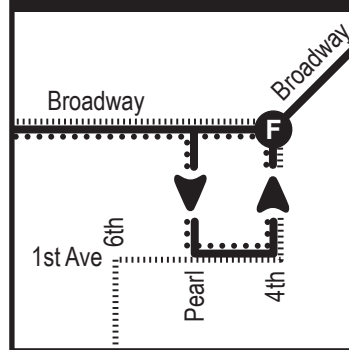

Council Bluffs

Map not to Scale

Downtown Omaha Detail Map

4th & Broadway Map

402.341.0800
TDD 402.341.0807

ometro.com

Legend

- Blue Route
- Yellow Route
- Yellow Early AM
- Yellow Express
- Timepoints

ROUTE YELLOW - Weekdays

AMARILLO RUTA - Días de la semana

Omaha to Metro Crossing to Omaha

Omaha para Metro Crossing para Omaha

22nd & Cuming	19th & Douglas	35th & Broadway	16th & Broadway	7th & Broadway	Metro Crossing	Marketplace	Mid-Amer. Center	4th & Broadway	8th & Broadway	16th & Ave G	16th & Broadway	35th & Broadway	19th & Douglas	22nd & Cuming
A	B	C	E	I	J	K	F	E	D	C	B	A		
5:02	5:07	5:14	5:24	5:28	Early AM Trip			5:30	5:32	5:37	5:39	5:48	5:55	
5:32	5:37	5:44	5:54	5:58	Early AM Trip			6:00	6:02	6:07	6:09	6:18	6:25	
	6:02	6:09	Yellow Express to 23rd Ave. via 35th			6:20	6:35	6:37	6:42	6:44	6:53	7:00		
6:00	6:05	6:12	6:22	6:26	6:41	6:48	6:54	7:07	7:12	7:14	7:23	7:30		
	7:05	7:12	7:22	7:26	7:41	7:48	7:54	8:07	8:12	8:14	8:23	8:30		
	8:05	8:12	8:22	8:26	8:41	8:48	8:54	9:07	9:12	9:14	9:23	9:30		
	9:05	9:12	9:22	9:26	9:41	9:48	9:54	10:07	10:12	10:14	10:23	10:30		
	10:05	10:12	10:22	10:26	10:41	10:48	10:54	11:07	11:12	11:14	11:23	11:30		
	11:05	11:12	11:22	11:26	11:41	11:48	11:54	12:07	12:12	12:14	12:23	12:30		
	12:05	12:12	12:22	12:26	12:41	12:48	12:54	1:07	1:12	1:14	1:23	1:30		
	1:05	1:12	1:22	1:26	1:41	1:48	1:54	2:07	2:12	2:14	2:23	2:30		
	2:05	2:12	2:22	2:26	2:41	2:48	2:54	3:07	3:12	3:14	3:23	3:30		
	3:05	3:12	3:22	3:26	3:41	3:48	3:54	4:07	4:12	4:14	4:23	4:30		
	4:05	4:12	4:22	4:26	4:41	4:48	4:54	5:07	5:12	5:14	5:23	5:30		
	5:05	5:12	5:22	5:26	5:41	5:48	5:54	6:07	6:12	6:14	6:23	6:30		
	6:00	6:07	6:17	6:21	6:36	6:43	6:49	7:02	7:07	7:09	7:18	7:25	7:30	