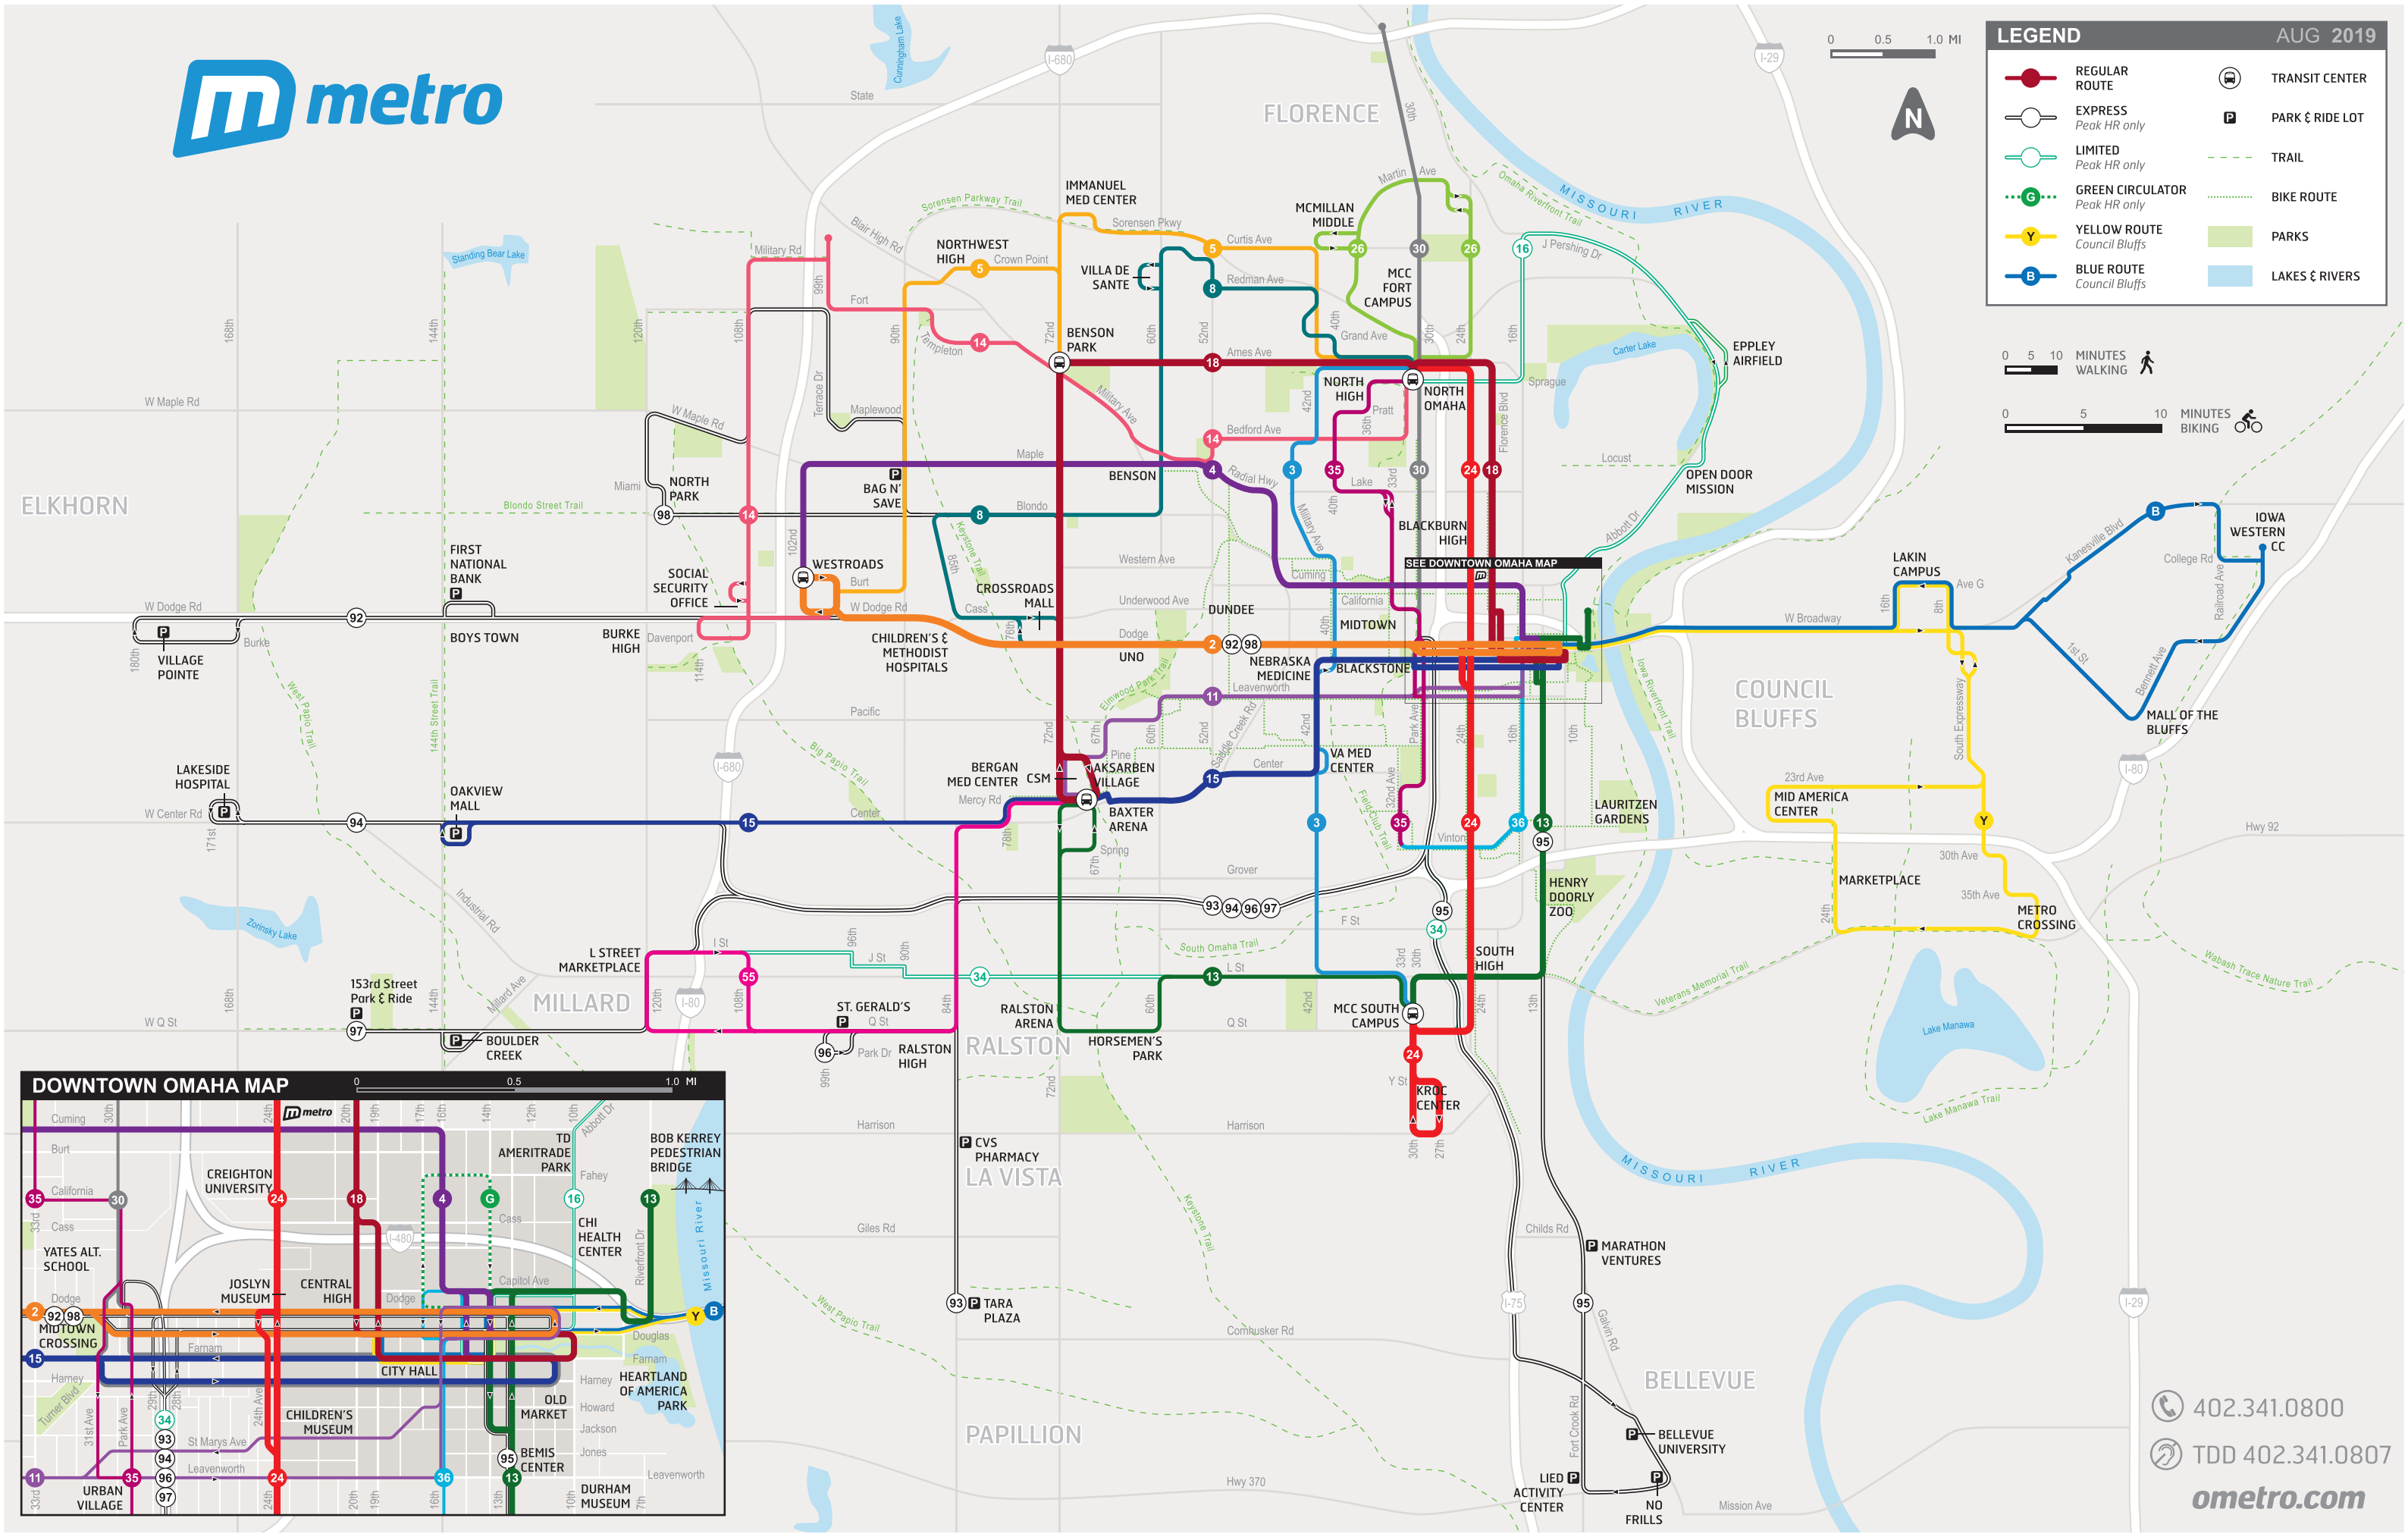

0 0.5 1.0 MI

**LEGEND**

REGULAR ROUTE	TRANSIT CENTER
EXPRESS Peak HR only	PARK & RIDE LOT
LIMITED Peak HR only	TRAIL
GREEN CIRCULATOR Peak HR only	BIKE ROUTE
YELLOW ROUTE Council Bluffs	PARKS
BLUE ROUTE Council Bluffs	LAKES & RIVERS

0 5 10 MINUTES WALKING

0 5 10 MINUTES BIKING

**DOWNTOWN OMAHA MAP**

402.341.0800

TDD 402.341.0807

ometro.com